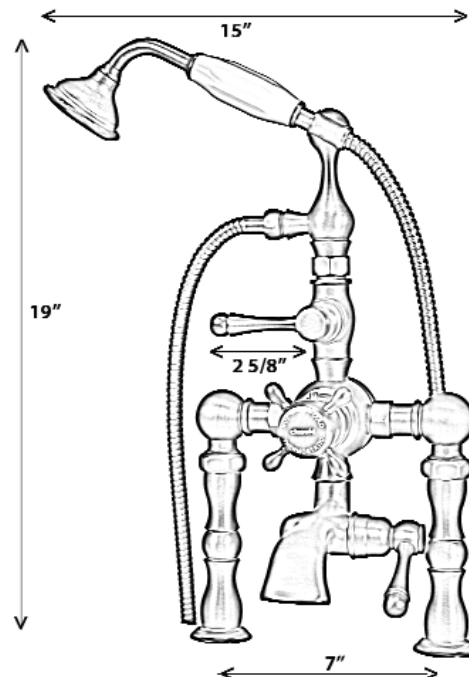

THERMOSTATIC TUB FILLER WITH HANDSHOWER

Cat. No.
7529

Features:

- ▶ Elephant spout
- ▶ Thermostatic Temperature Control within 1°C
- ▶ Locking Temperature Button
- ▶ Metal Lever Handles
- ▶ Telephone Style Hand Shower with backflow preventor
- ▶ 5" Handshower Hose
- ▶ 7" Centers
- ▶ 7-3/4" Deck Mount Couplers
- ▶ Thermostatic valve is IAPMO approved
- ▶ Available in 5 finishes
- ▶ Spout reach is 3"
- ▶ 1/2" Connections

Finishes:

CP Polished Chrome
BP Polished Brass
SN Brushed Nickel

PN Polished Nickel
ORB Oil Rubbed Bronze

Dimensions are nominal and may vary. Dimensions and specifications subject to change without notice.