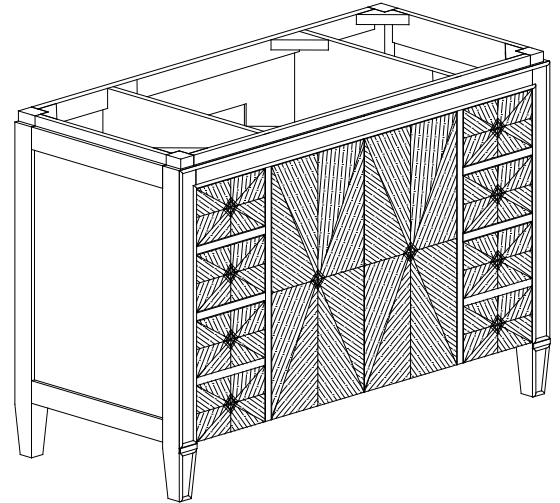

Avanity

BRENTWOOD-V49-NW

Features

- Solid poplar frame and Elm veneer MDF
- Handcrafted details
- 2 soft-close doors
- 6 soft-close drawers
- 1 interior shelf
- Electro-plated brass finished hardware
- Adjustable height levelers
- Under counter application

Colors / Finishes

- New Walnut

Nominal Dimension

- 49W x 22D x 33.6H (inches)

Components

Mirror	BRENTWOOD-M30-NW		
Vanity Top	SUT49BK-R	SUT49GB-R	SUT49CW-R
Sink	CUM20WT-R		

Product Diagrams

Front