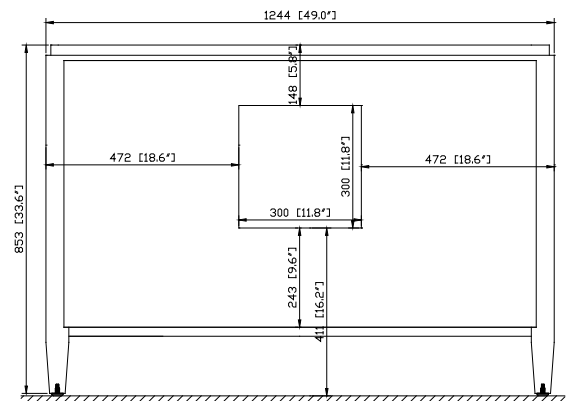

Avanity

BRENTWOOD-V49-NW

Features

- Solid poplar frame and Elm veneer MDF
- Handcrafted details
- 2 soft-close doors
- 6 soft-close drawers
- 1 interior shelf
- Electro-plated brass finished hardware
- Adjustable height levelers
- Under counter application

Colors / Finishes

- New Walnut

Nominal Dimension

- 49W x 22D x 33.6H (inches)

Components

Mirror	BRENTWOOD-M30-NW		
Vanity Top	SUT49BK-R	SUT49GB-R	SUT49CW-R
Sink	CUM20WT-R		

Product Diagrams

Front