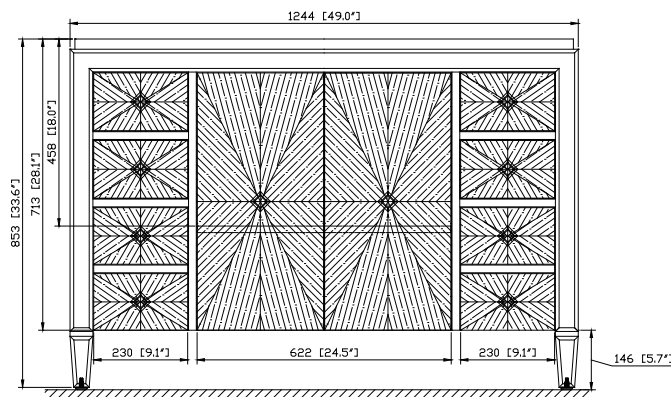

Avanity

BRENTWOOD-V49-NW

Features

- Solid poplar frame and Elm veneer MDF
- Handcrafted details
- 2 soft-close doors
- 6 soft-close drawers
- 1 interior shelf
- Electro-plated brass finished hardware
- Adjustable height levelers
- Under counter application

Colors / Finishes

- New Walnut

Nominal Dimension

- 49W x 22D x 33.6H (inches)

Components

Mirror	BRENTWOOD-M30-NW		
Vanity Top	SUT49BK-R	SUT49GB-R	SUT49CW-R
Sink	CUM20WT-R		

Product Diagrams

Front