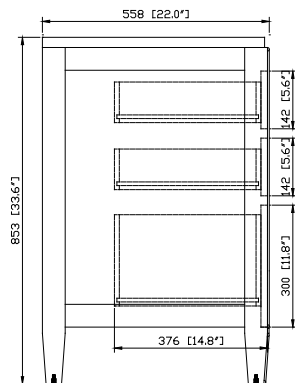

Avanity

BRENTWOOD-V49-NW

Features

- Solid poplar frame and Elm veneer MDF
- Handcrafted details
- 2 soft-close doors
- 6 soft-close drawers
- 1 interior shelf
- Electro-plated brass finished hardware
- Adjustable height levelers
- Under counter application

Colors / Finishes

- New Walnut

Nominal Dimension

- 49W x 22D x 33.6H (inches)

Components

Mirror	BRENTWOOD-M30-NW		
Vanity Top	SUT49BK-R	SUT49GB-R	SUT49CW-R
Sink	CUM20WT-R		

Product Diagrams

Side

Top

For customer support please call 626 404 7678 weekdays 9:00 to 6:00 PST