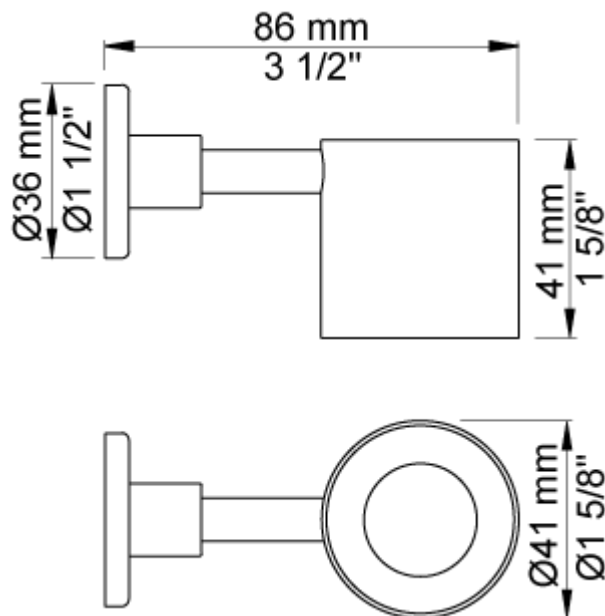

Date:

Client:

Project:

VOLA product: T16

**T16**

Toothpaste tube holder.

**Available in colours**

- Color 02, Grey
- Color 04, Light blue
- Color 05, Orange
- Color 06, Light green
- Color 08, Yellow
- Color 09, Dark grey
- Color 12, Mocca
- Color 14, Bright red
- Color 15, Dark blue
- Color 16, Polished chrome
- Color 17, Gloss black
- Color 18, White
- Color 19, Natural brass
- Color 20, Brushed chrome
- Color 21, Carmine red
- Color 25, Pink
- Color 27, Matt black