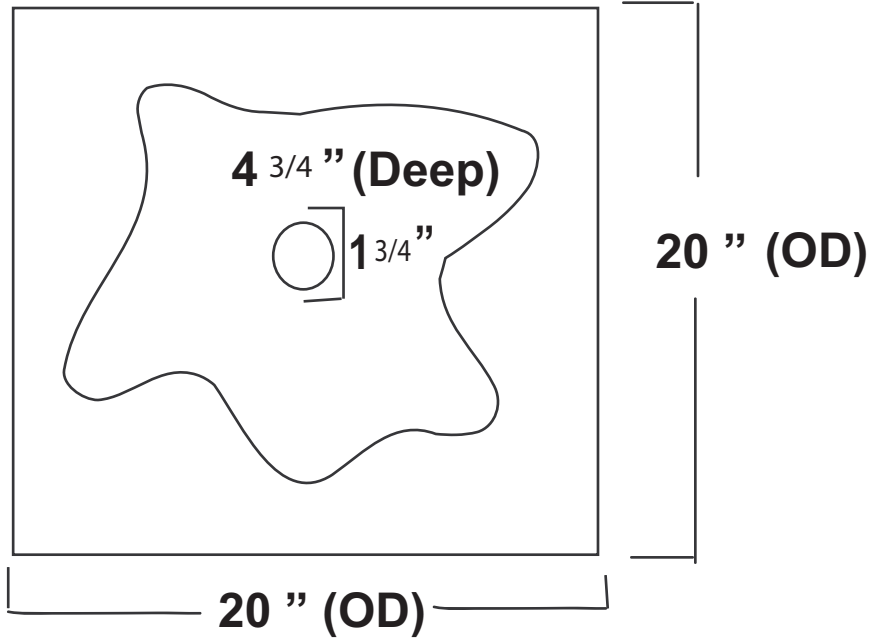

Elite Bath

VORTEX Model # VTX20

Specifications Sheet

Sink

Stand

This stand is Hand Crafted
Solid Oak

stand with sink is 34" tall
stand is 30" tall
front and side panels are
6x3/4 "

Legs and cross bars are
2x2 "
bottom shelf holds a
16x16x1/4 " pane of glass