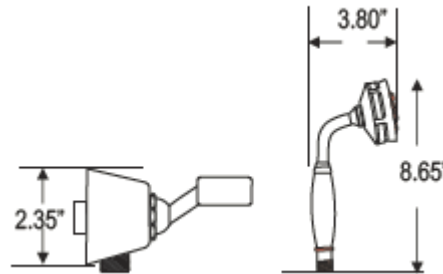

Codes and Standards

ALTMANS RESERVES THE RIGHT TO MODIFY AND CHANGE SPECIFICATIONS AT ANY TIME. PLEASE VERIFY DIMENSIONS PRIOR TO INSTALLATION

Color/Finishes

- Polished Chrome, PVD Satin Nickel
- Refer to pricelist for other finishes.

Features and Benefits

- Includes 57" Supply Elbow
- Brass Construction
- 1/2 inch male Connection.