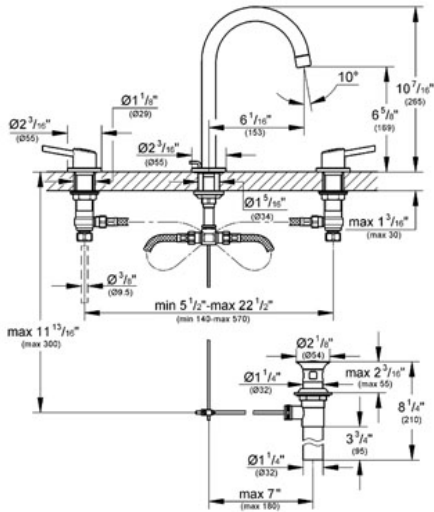

CONCETTO
Three-hole basin mixer 1/2"
L-Size
MODEL # 20217

GROHE America, Inc | 200 North Gary Avenue, Suite G, Roselle, IL 60172
Phone: +1 (800) 444-7643 | Fax: +1 (800) 225-2778 | us-customerservice@grohe.com

Pure Freude an Wasser

Product Description:
Three-hole basin mixer 1/2"
L-Size

Standard Specification:

- GROHE EcoJoy® technology for less water and perfect flow
- Spout with flow control
- GROHE StarLight® finish
- Ceramic cartridge
- 1 1/4" pop-up waste set
- GROHE QuickFix™ installation system with centering support
- Pressure resistant flexible connection hoses
- Between middle-body and side valves
- Union nut with 7/16" drilling
- Max Flow Rate 1.5 gpm (5.7 L/min)