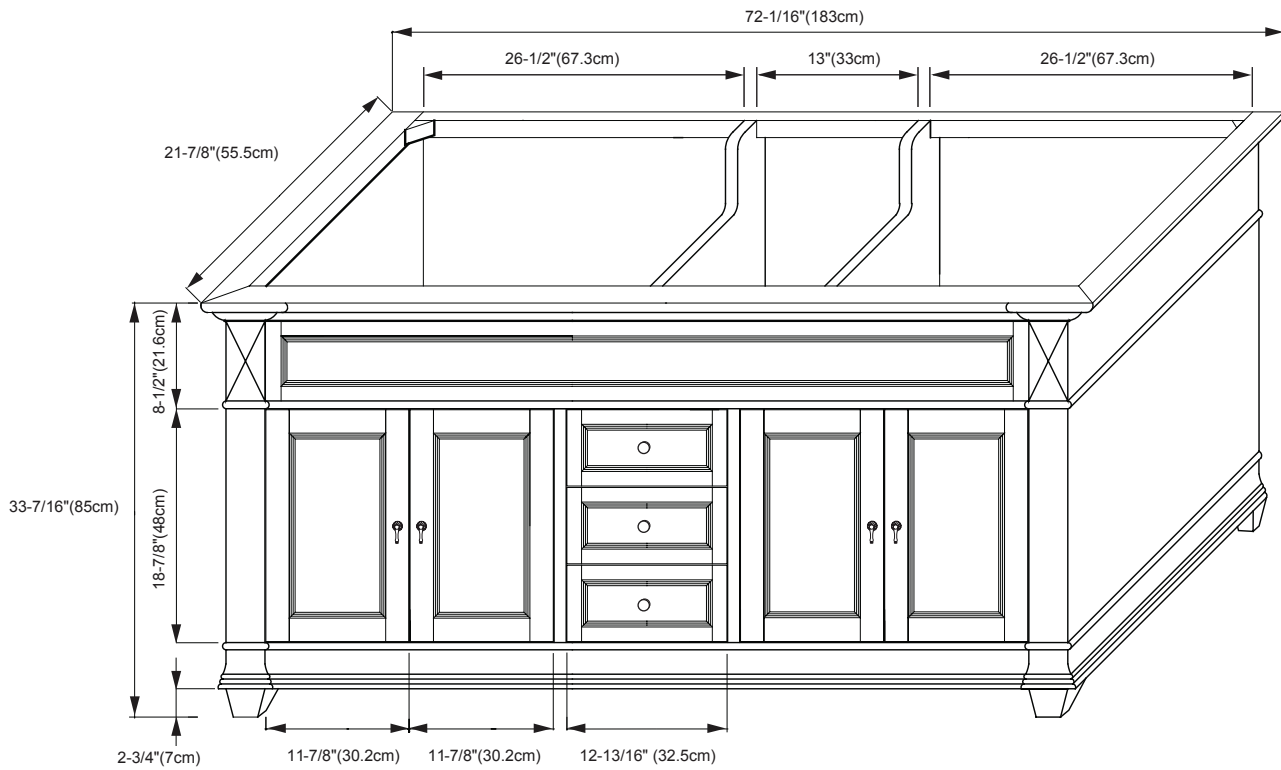

MODEL: 062872-FINISH

TRADITIONS COLLECTION

Soft Close Wood doors
 Soft Close and Full Extension drawers with Dovetail Construction
 Matching Finish throughout the Interior
 Matching Mirror, Medicine Cabinet, Curio Cabinet and Overjohn Cabinet

INSIDE DRAWER

Thickness of Drawer Sides: 7/16"

DRAWER FACE