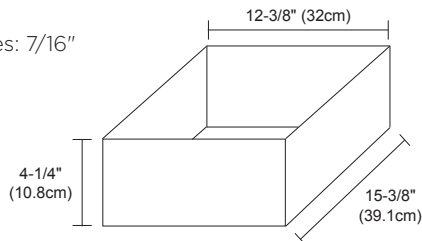

INSIDE DRAWER

Thickness of Drawer Sides: 7/16"

DRAWER FACE