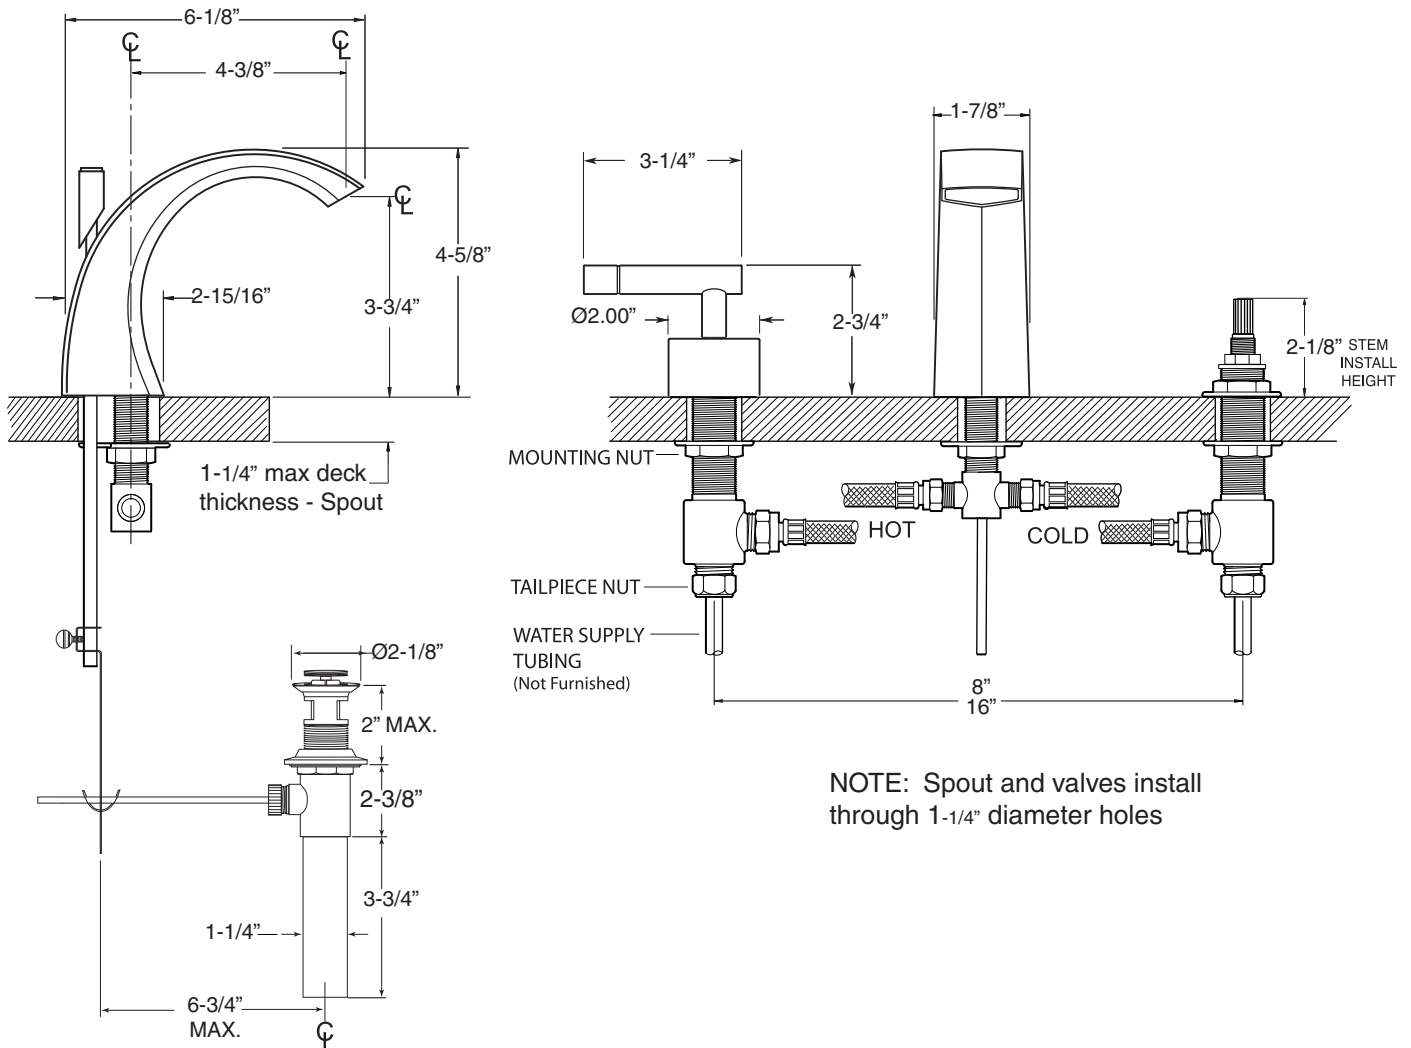

1.104408

Palermo

Widespread Lavatory Set

**FEATURES:**

- All brass construction. Flexible hoses designed to be installed on 8" to 16" centers. Includes pop-up style drain assembly.
- Lever style handles with setscrew attachment.
- 1/4-turn ceramic disc valve cartridge.
- Available in all finishes. Warranty varies according to finish selection.
- Flow restrictor in spout tee is limited to 1.5 gpm.
- Certified to meet and exceed the following codes and standards:  
ASME A112.18.1-2005/CSAB 125.1-2005

Note: Measurements are subject to change or cancellation. No responsibility is assumed for use of superseded or voided pages.

# Parts List

## Series 100

Palermo  
Widespread Lavatory Set

American Faucet & Coatings Corporation.

Tel: 760-598-5895, Toll Free Fax 800-621-8383, customerservice@sigmafaucet.com