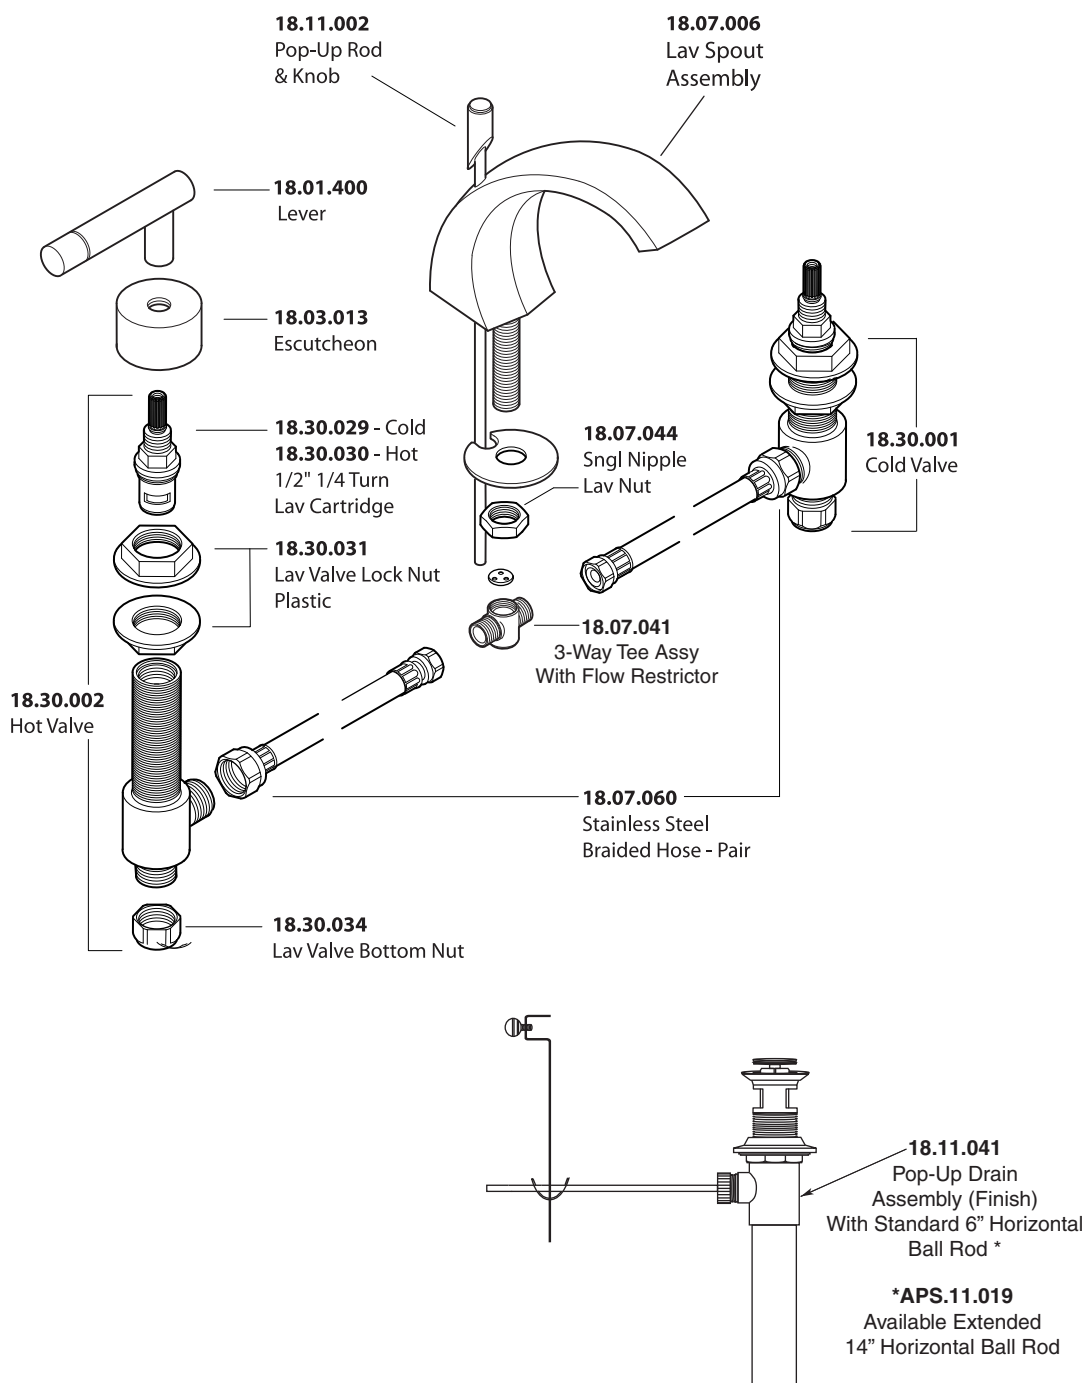

1.104408

Palermo

Widespread Lavatory Set

**FEATURES:**

- All brass construction. Flexible hoses designed to be installed on 8" to 16" centers. Includes pop-up style drain assembly.
- Lever style handles with setscrew attachment.
- 1/4-turn ceramic disc valve cartridge.
- Available in all finishes. Warranty varies according to finish selection.
- Flow restrictor in spout tee is limited to 1.5 gpm.
- Certified to meet and exceed the following codes and standards:  
ASME A112.18.1-2005/CSAB 125.1-2005

Note: Measurements are subject to change or cancellation. No responsibility is assumed for use of superseded or voided pages.

# Parts List

## Series 100

Palermo  
Widespread Lavatory Set

American Faucet & Coatings Corporation.

Tel: 760-598-5895, Toll Free Fax 800-621-8383, customerservice@sigmafaucet.com