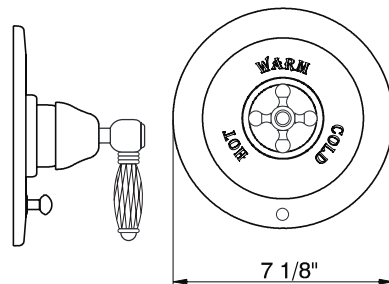

A7400LC

A7400XC