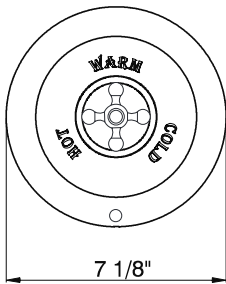

ROHL

Authentic Luxury for Kitchen and Bath®

www.rohlhome.com

PRESSURE BALANCE TRIM WITH DIVERTER

ROHL Country Bath Collection

A7400LM (Metal Lever)

A7400LP (Porcelain Lever)

A7400XM (Cross Handle)

A7400LC (Crystal Lever)

A7400XC (Crystal Cross Handle)

A7400LH (Hex Series Only Metal Lever)

FEATURES

- Complete with plate, escutcheon, diverter, and handle
- Components made of brass
- Move handle up for on, down for off

To complete package order R2014D rough valve

COLORS/FINISHES

- Polished Chrome
- Polished Nickel
- Satin Nickel
- Tuscan Brass
- Inca Brass
- Old Iron*

WARRANTY

- Limited Lifetime*
- *No warranty on Tuscan Brass finish

*Old Iron finish only available for A7400LM and A7400XM

A7400XM