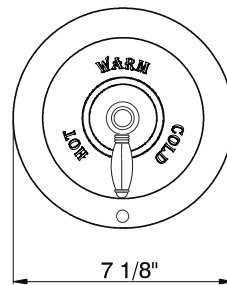

ROHL

Authentic Luxury for Kitchen and Bath®

www.rohlhome.com

PRESSURE BALANCE TRIM WITH DIVERTER

ROHL Country Bath Collection

A7400LM (Metal Lever)

A7400LP (Porcelain Lever)

A7400XM (Cross Handle)

A7400LC (Crystal Lever)

A7400XC (Crystal Cross Handle)

A7400LH (Hex Series Only Metal Lever)

FEATURES

- Complete with plate, escutcheon, diverter, and handle
- Components made of brass
- Move handle up for on, down for off

To complete package order R2014D rough valve

COLORS/FINISHES

- Polished Chrome
- Polished Nickel
- Satin Nickel
- Tuscan Brass
- Inca Brass
- Old Iron*

WARRANTY

- Limited Lifetime*
- *No warranty on Tuscan Brass finish

*Old Iron finish only available for A7400LM and A7400XM

A7400LH