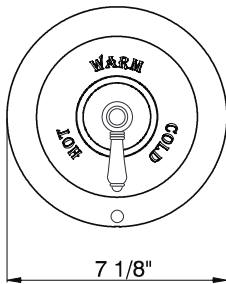

A7400LM and A7400LP