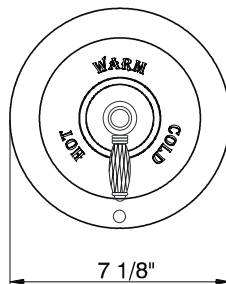

ROHL

Authentic Luxury for Kitchen and Bath®

www.rohlhome.com

PRESSURE BALANCE TRIM WITH DIVERTER

ROHL Country Bath Collection

A7400LM (Metal Lever)

A7400LP (Porcelain Lever)

A7400XM (Cross Handle)

A7400LC (Crystal Lever)

A7400XC (Crystal Cross Handle)

A7400LH (Hex Series Only Metal Lever)

FEATURES

- Complete with plate, escutcheon, diverter, and handle
- Components made of brass
- Move handle up for on, down for off

To complete package order R2014D rough valve

COLORS/FINISHES

- Polished Chrome
- Polished Nickel
- Satin Nickel
- Tuscan Brass
- Inca Brass
- Old Iron*

WARRANTY

- Limited Lifetime*
- *No warranty on Tuscan Brass finish

*Old Iron finish only available for A7400LM and A7400XM

A7400LC