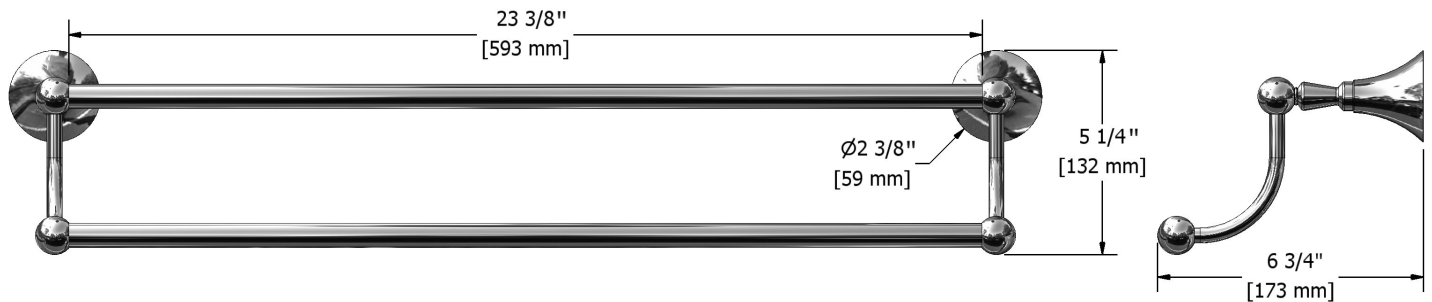

60 cm (24") double towel bar  
**HU6XX**

## Specifications

### Descriptions

- 4 anchorpoints
- May be cut to desired length

### Available colors

- C : Chrome
- BN : Brushed nickel (PVD)

Sizes, models and finishes may differ from those presented.