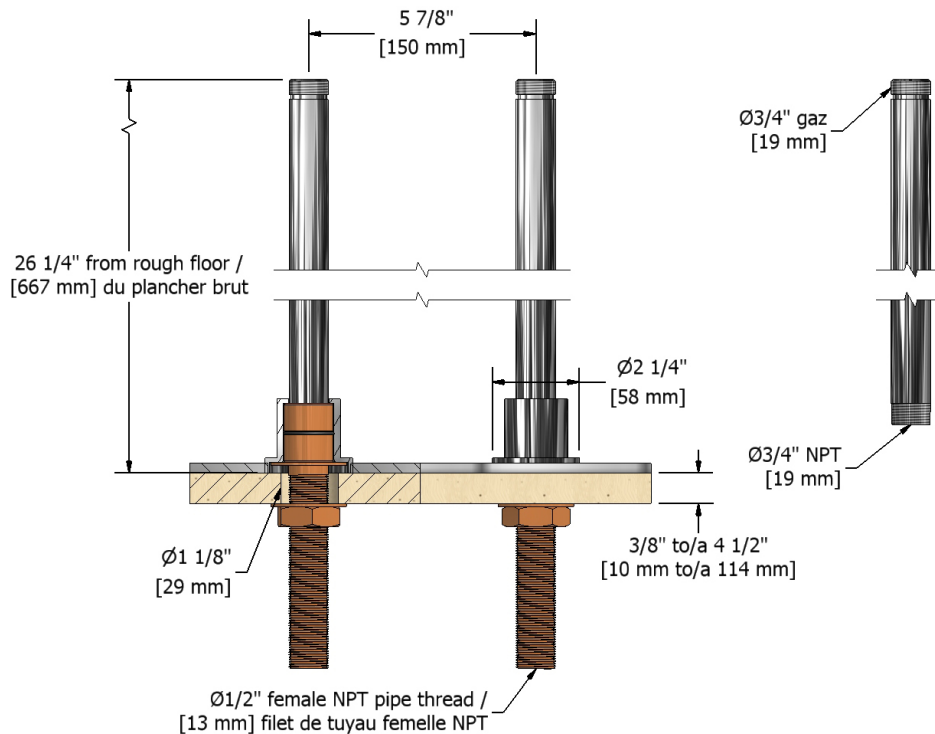

66 cm (26") high floor riser pair
TU26XX

Specifications

Descriptions

- 1/2" inlet female NPT
- 3/4" outlet male
- Pair
- Round flange
- 2 parts: rough and trim

Available colors

- C : Chrome
- BN : Brushed nickel (PVD)
- PN : Polished nickel (PVD)

Certifications

- CSA B125.1
- ASME A112.18.1
- CMR248 Approval

Sizes, models and finishes may differ from thoses presented.

Warranty

The Riobel inc. product carries a limited LIFETIME warranty on the finish Chrome, Gold (PVD), Brushed nickel (PVD), Night brushed (PVD), Polished nickel (PVD) and all working parts and is guaranteed from the initial date of purchase against all manufacturing defects. Other finishes 1 year.