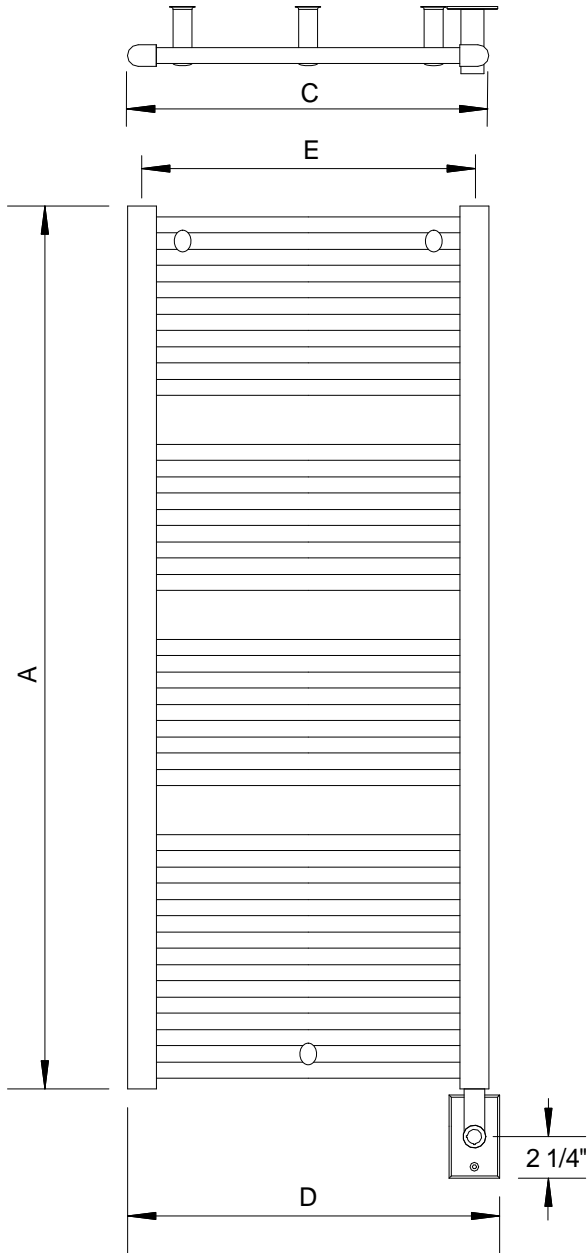

Avonmore EECOSH Contemporary ELECTRIC

Technical Information

- . 120VAC 60Hz
- . 1-1/2" "D" Vertical Tubes
- . 1" Round Horizontal Tubes
- . Smart Thermo Control Element
- . Steel Construction

ECOS Mounting Bracket Detail

NOTE: Dimensions "F" and "H" may vary depending on the positioning of the mounting brackets.

MODEL	Dim "A"	Dim "B"	Dim "C"	Dim "D"	Dim "E"	Dim "F"	Dim "H"	Watts*	Amps	Wgt.(lbs)
EECOSH85	33 15/16"	38 7/8"	19 11/16"	20 3/16"	17 15/16"	3 11/16"	26 9/16"	200	1.75	40
EECOSH86	33 15/16"	38 7/8"	23 5/8"	24 1/8"	21 7/8"	3 11/16"	26 9/16"	200	1.75	45
EECOSH125	48 1/8"	53 1/16"	19 11/16"	20 3/16"	17 15/16"	7 1/4"	33 11/16"	300	2.73	60
EECOSH126	48 1/8"	53 1/16"	23 5/8"	24 1/8"	21 7/8"	7 1/4"	33 11/16"	300 PL 400 PA	2.73 3.63	70

*Represents draw at steady state. Power could be higher during warm up.
PL = Plated Finishes
PA = Painted Finishes

EECOSH
No Scale
REV A 11/07/09