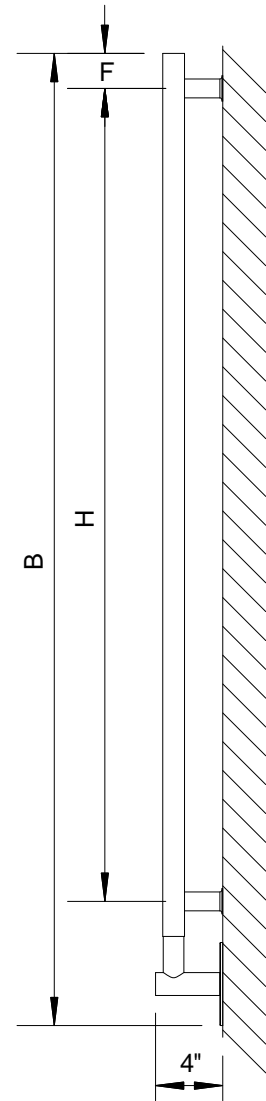

Avonmore EECOSH Contemporary ELECTRIC

Technical Information

- . 120VAC 60Hz
- . 1-1/2" "D" Vertical Tubes
- . 1" Round Horizontal Tubes
- . Smart Thermo Control Element
- . Steel Construction

ECOS Mounting Bracket Detail

NOTE: Dimensions "F" and "H" may vary depending on the positioning of the mounting brackets.

MODEL	Dim "A"	Dim "B"	Dim "C"	Dim "D"	Dim "E"	Dim "F"	Dim "H"	Watts*	Amps	Wgt.(lbs)
EECOSH85	33 15/16"	38 7/8"	19 11/16"	20 3/16"	17 15/16"	3 11/16"	26 9/16"	200	1.75	40
EECOSH86	33 15/16"	38 7/8"	23 5/8"	24 1/8"	21 7/8"	3 11/16"	26 9/16"	200	1.75	45
EECOSH125	48 1/8"	53 1/16"	19 11/16"	20 3/16"	17 15/16"	7 1/4"	33 11/16"	300	2.73	60
EECOSH126	48 1/8"	53 1/16"	23 5/8"	24 1/8"	21 7/8"	7 1/4"	33 11/16"	300 PL 400 PA	2.73 3.63	70

*Represents draw at steady state. Power could be higher during warm up.
PL = Plated Finishes
PA = Painted Finishes

EECOSH
No Scale
REV A 11/07/09