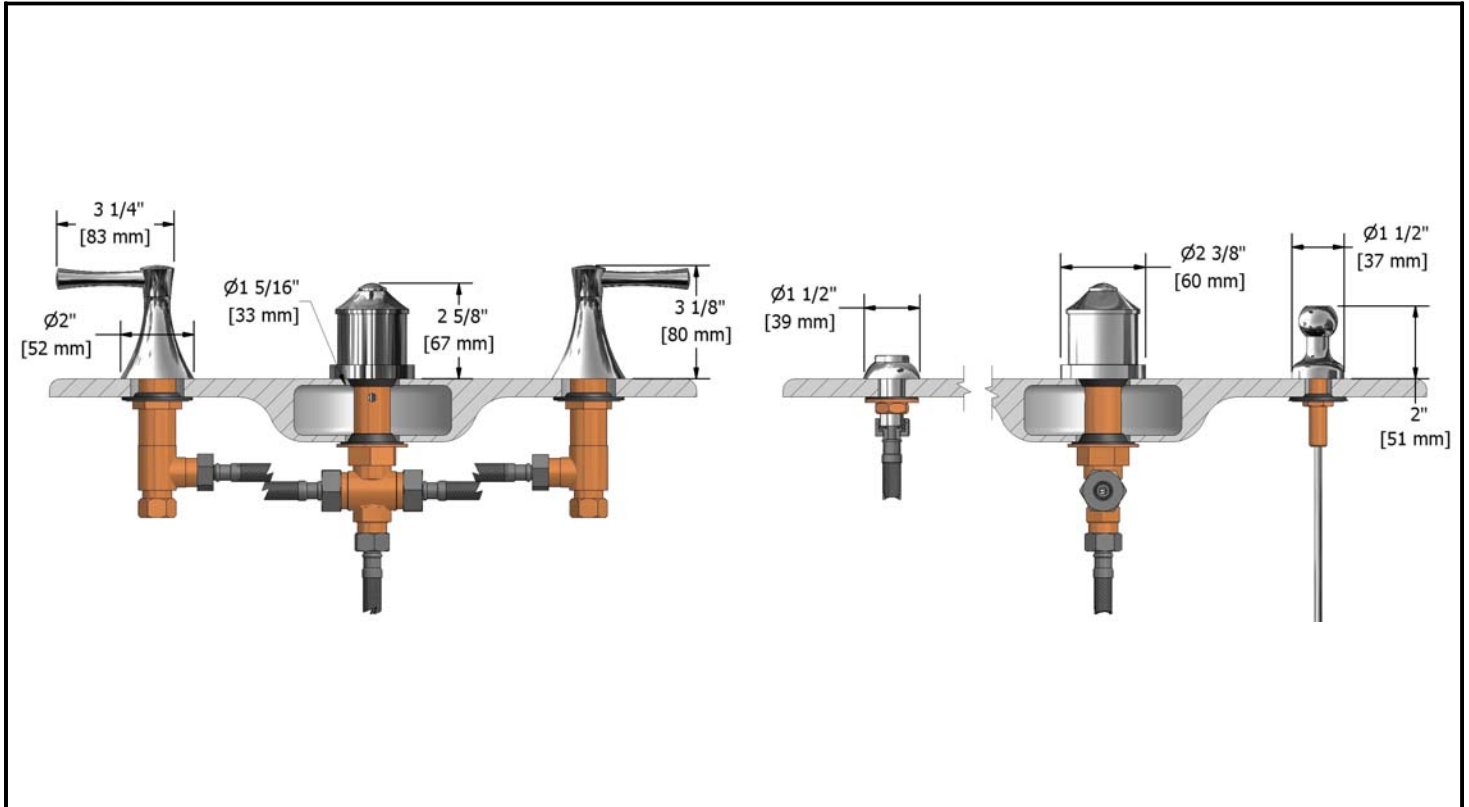

4-piece bidet faucet with built-in vacuum breaker

FM09LXX

Specifications

Descriptions

- ½" male inlet NPT
- Ceramic cartridge
- Solid brass
- Integrated vacuum breaker
- Jet
- Automatic drain

Available colors

- C : Chrome
- BN : Brushed nickel (PVD)

Cartridges

- Hot: #401-079
- Cold: #401-080

Certifications

- CMR248 Approval
- ASME A112.18.1
- CSA B125.1

Sizes, models and finishes may differ from those presented.