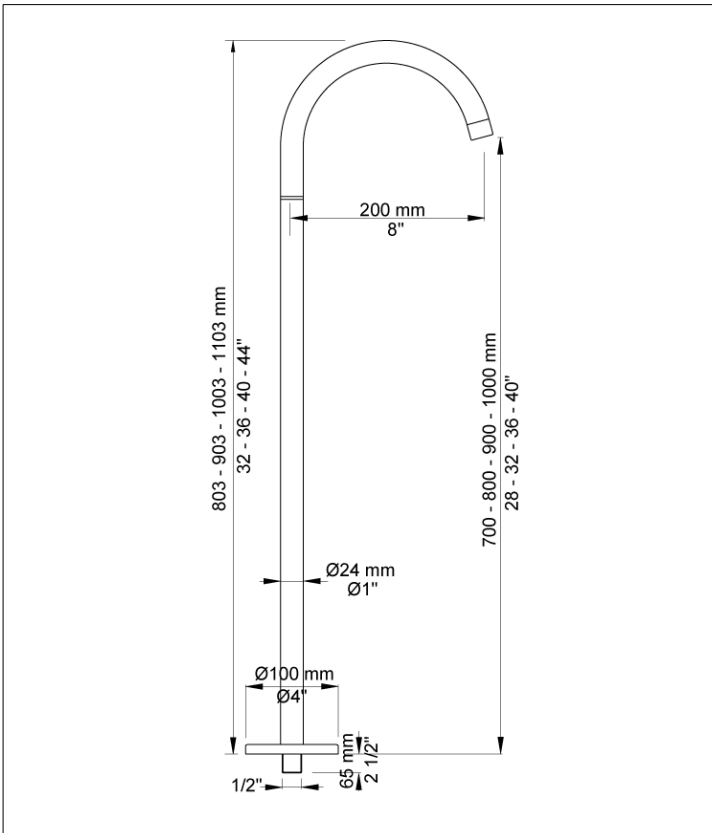

Available in colours

- Color 02, Grey
- Color 04, Light blue
- Color 05, Orange
- Color 06, Light green
- Color 08, Yellow
- Color 09, Dark grey
- Color 12, Mocca
- Color 14, Bright red
- Color 15, Dark blue
- Color 16, Polished chrome
- Color 17, Gloss black
- Color 18, White
- Color 19, Natural brass
- Color 20, Brushed chrome
- Color 21, Carmine red
- Color 25, Pink
- Color 27, Matt black
- Color 40, Brushed stainless steel