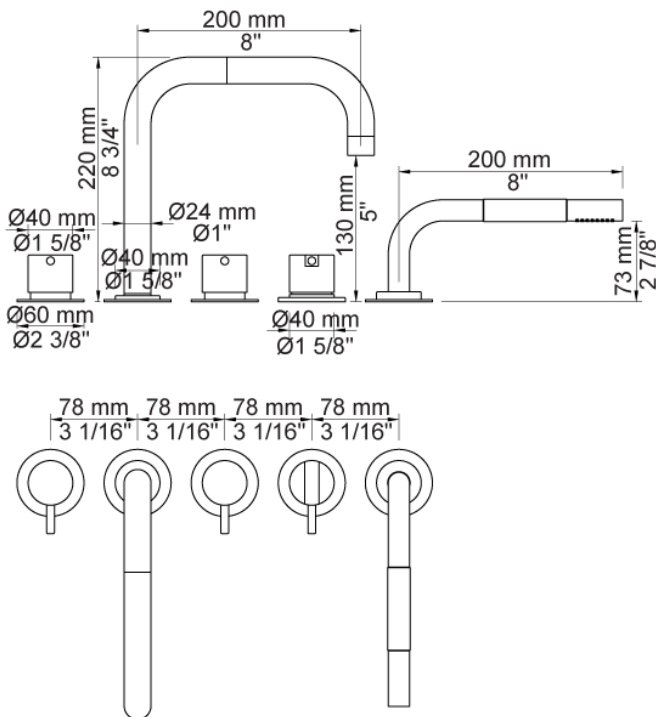

Date:

Client:

Project:

VOLA product: SC11

SC11

Two-handle mixer S50 with double swivel spout 090D, one-handle mixer with hand shower 500T1.

Flow

	Bar:	1,0	2,0	3,0	4,0	5,0
T1	(l/min)	5,8	8,2	10,0	11,6	12,9
090D	(l/min)	15,0	21,2	26,0	30,0	30,0

Date:

Client:

Project:

VOLA product: SC11

090D
360° double swivel spout.
Hole cut out size: 21 mm, max. 29 mm.

500
One-handle table-mounted mixer.

S50
Stop valve with 1/4 turn ceramic disc technology.
Includes non-return valve and 1/2" inlet/outlet.
Hole cut out size: 28 mm max 35 mm.

Date:

Client:

Project:

VOLA product: SC11

T1
Deck mounted pull out hand shower, with 2 m hose.
Work top: Max. 45 mm.
Hole cut out size: 28 mm.