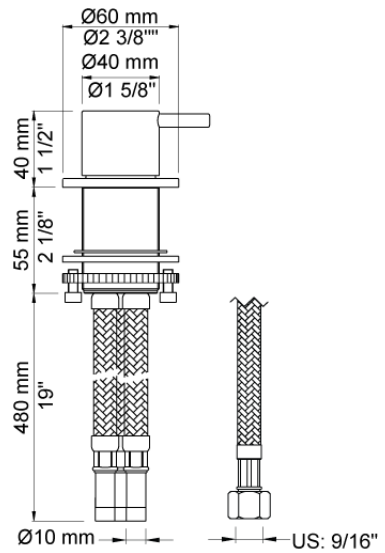

Date:

Client:

Project:

VOLA product: SC11

SC11

Two-handle mixer S50 with double swivel spout 090D, one-handle mixer with hand shower 500T1.

Flow

	Bar:	1,0	2,0	3,0	4,0	5,0
T1	(l/min)	5,8	8,2	10,0	11,6	12,9
090D	(l/min)	15,0	21,2	26,0	30,0	30,0

Date:

Client:

Project:

VOLA product: SC11

090D
360° double swivel spout.
Hole cut out size: 21 mm, max. 29 mm.

500
One-handle table-mounted mixer.

S50
Stop valve with 1/4 turn ceramic disc technology.
Includes non-return valve and 1/2" inlet/outlet.
Hole cut out size: 28 mm max 35 mm.

Date:

Client:

Project:

VOLA product: SC11

T1
Deck mounted pull out hand shower, with 2 m hose.
Work top: Max. 45 mm.
Hole cut out size: 28 mm.