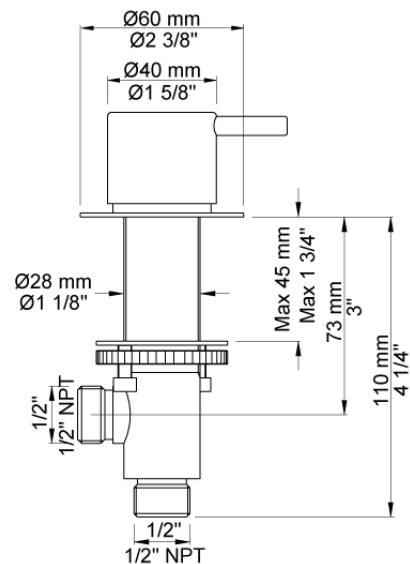

Date:

Client:

Project:

VOLA product: SC11

SC11

Two-handle mixer S50 with double swivel spout 090D, one-handle mixer with hand shower 500T1.

Flow

	Bar:	1,0	2,0	3,0	4,0	5,0
T1	(l/min)	5,8	8,2	10,0	11,6	12,9
090D	(l/min)	15,0	21,2	26,0	30,0	30,0

Date:

Client:

Project:

VOLA product: SC11

090D
360° double swivel spout.
Hole cut out size: 21 mm, max. 29 mm.

500
One-handle table-mounted mixer.

S50
Stop valve with 1/4 turn ceramic disc technology.
Includes non-return valve and 1/2" inlet/outlet.
Hole cut out size: 28 mm max 35 mm.

Date:

Client:

Project:

VOLA product: SC11

T1
Deck mounted pull out hand shower, with 2 m hose.
Work top: Max. 45 mm.
Hole cut out size: 28 mm.