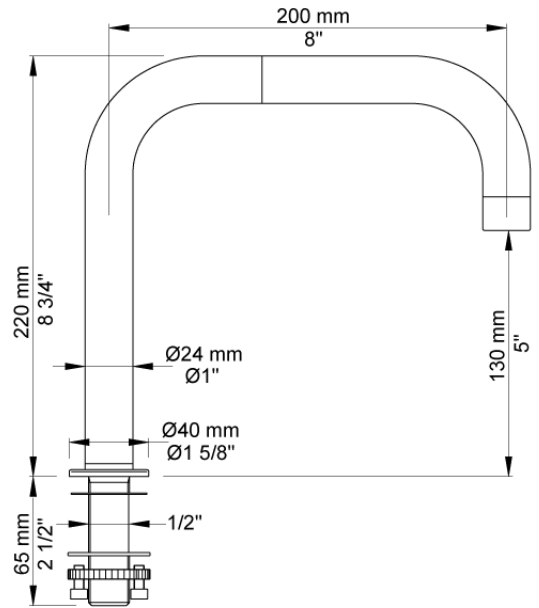

Date:

Client:

Project:

VOLA product: SC11

SC11

Two-handle mixer S50 with double swivel spout 090D, one-handle mixer with hand shower 500T1.

Flow

	Bar:	1,0	2,0	3,0	4,0	5,0
T1	(l/min)	5,8	8,2	10,0	11,6	12,9
090D	(l/min)	15,0	21,2	26,0	30,0	30,0

Date:

Client:

Project:

VOLA product: SC11

090D
360° double swivel spout.
Hole cut out size: 21 mm, max. 29 mm.

500
One-handle table-mounted mixer.

S50
Stop valve with 1/4 turn ceramic disc technology.
Includes non-return valve and 1/2" inlet/outlet.
Hole cut out size: 28 mm max 35 mm.

Date:

Client:

Project:

VOLA product: SC11

T1
Deck mounted pull out hand shower, with 2 m hose.
Work top: Max. 45 mm.
Hole cut out size: 28 mm.