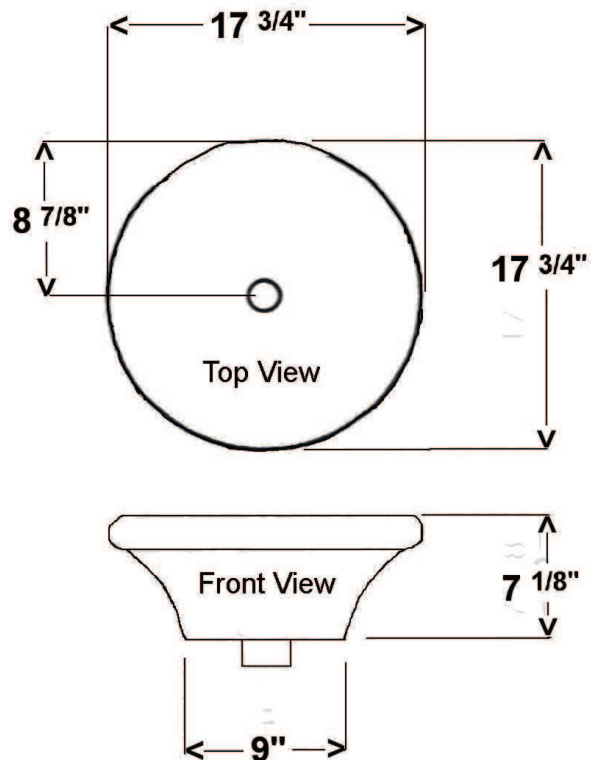

Dimensions of fixture are nominal and may vary within the range of tolerances established by ANSI Standard A112.19.2. Dimensions and specifications subject to change without notice.