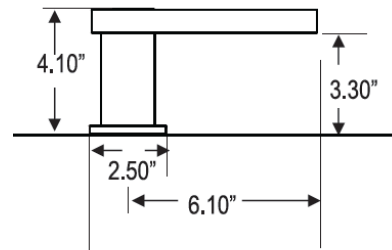

WARRANTY

All Finishes are warranted from tarnishing, flaking, pitting, and discoloration, for as long as the original purchaser owns the product. (Details in price book)

Available In the Following handles:

ALTMANS RESERVES THE RIGHT TO MODIFY AND CHANGE SPECIFICATIONS AT ANY TIME. PLEASE VERIFY DIMENSIONS PRIOR TO INSTALLATION