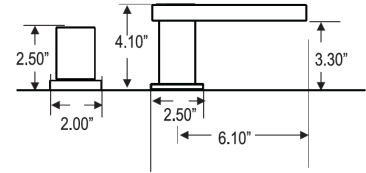

AQUEDUCT

Complete Widespread Lavatory Set

AQ10

Handles: C77, C87

C77