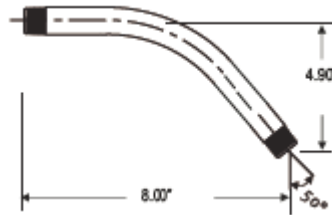

Codes and Standards

ALTMANS RESERVES THE RIGHT TO
MODIFY AND CHANGE SPECIFICATIONS
AT ANY TIME. PLEASE VERIFY DIMEN-
SIONS PRIOR TO INSTALLATION

Color/Finishes

- Polished Chrome, PVD Satin Nickel
- Refer to pricelist for other finishes.