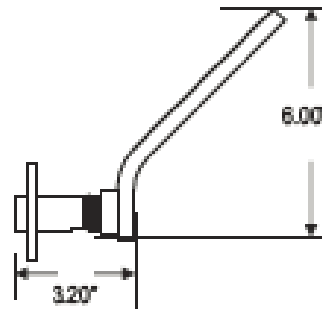

Codes and Standards

ALTMANS RESERVES THE RIGHT TO
MODIFY AND CHANGE SPECIFICATIONS
AT ANY TIME. PLEASE VERIFY DIMEN-
SIONS PRIOR TO INSTALLATION

Color/Finishes

- Polished Chrome, PVD Satin Nickel
- Refer to pricelist for other finishes.