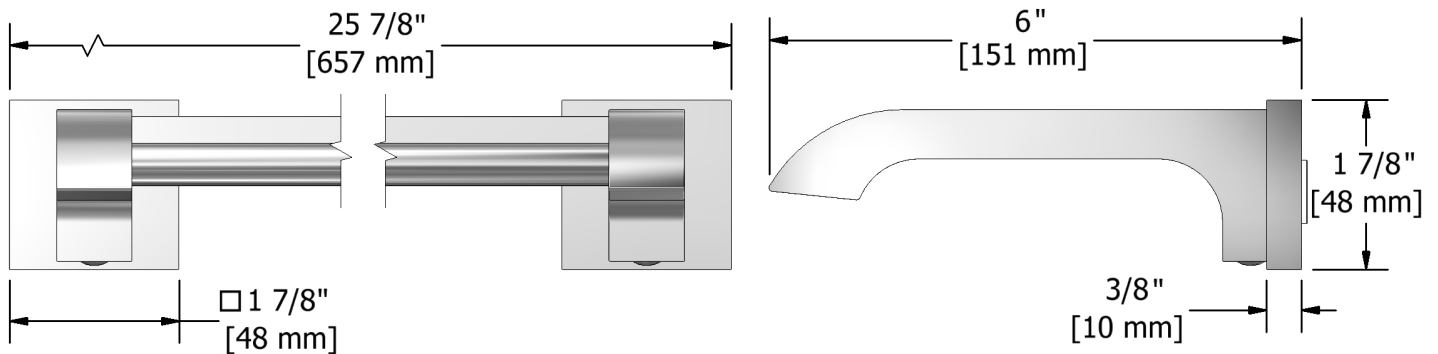

60 cm (24") double towel bar
ZO6XX

Specifications

Descriptions

- 4 anchorpoints

Available colors

- C : Chrome
- BN : Brushed nickel (PVD)

Sizes, models and finishes may differ from thoses presented.

Warranty