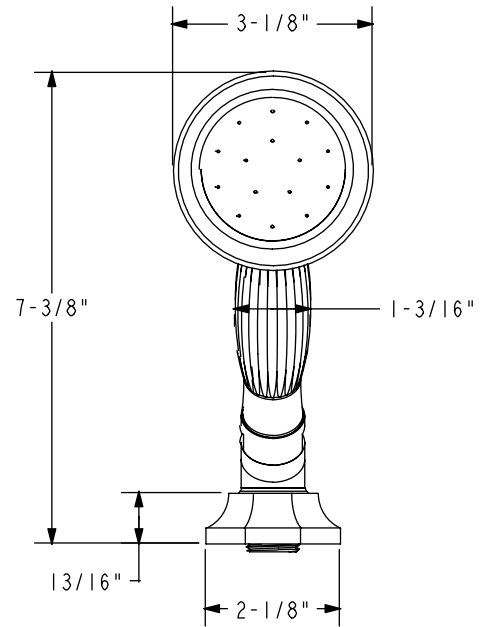

All measurements in inches

Image NOT to Scale

We reserve the right to make revisions without notice in the design of fixtures or in packaging unless this right has specifically been waived at the time the order is accepted.

This product meets ANSI/NSF Standard 61, Sect. 9, Safe Drinking Water Act - Lead Content and Leaching

MANUFACTURED :: CALIFORNIA, US (CNC) COMPUTER NUMERIC CONTROL

MATERIAL :: SOLID BRASS

WEIGHT(LBS.) ::