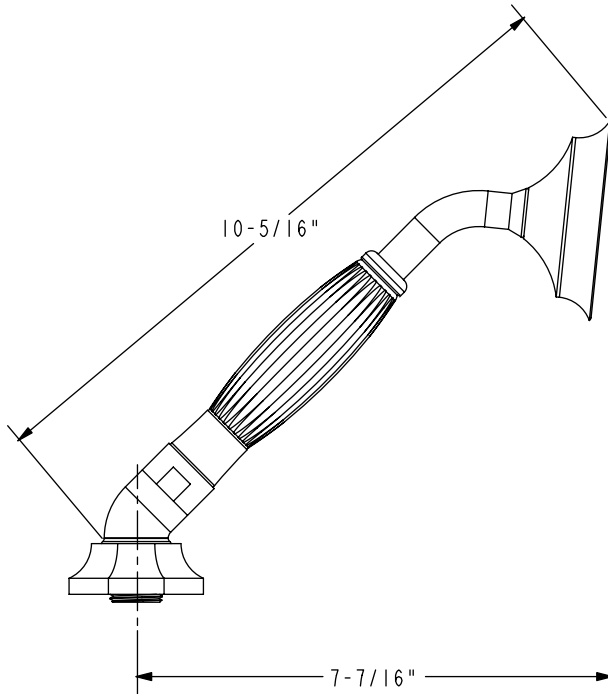

All measurements in inches

Image NOT to Scale

We reserve the right to make revisions without notice in the design of fixtures or in packaging unless this right has specifically been waived at the time the order is accepted.

This product meets ANSI/NSF Standard 61, Sect. 9, Safe Drinking Water Act - Lead Content and Leaching

MANUFACTURED :: CALIFORNIA, US (CNC) COMPUTER NUMERIC CONTROL

MATERIAL :: SOLID BRASS

WEIGHT(LBS.) ::