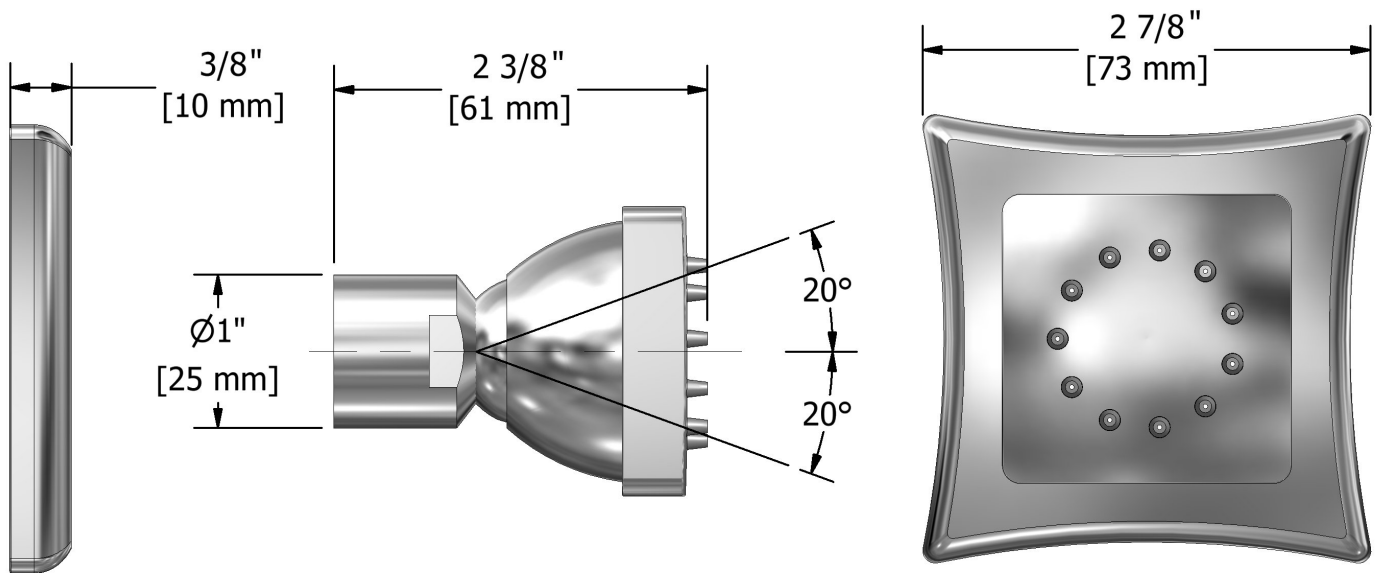

Eco body jet
370XX

Specifications

Descriptions

- ½" inlet female NPT
- Directional
- Scale-free

Available colors

- C : Chrome
- BN : Brushed nickel (PVD)
- PN : Polished nickel (PVD)

Available flows

- 2 to 6 L/min, 0.5 to 1.6 gpm (US) 60psi

Certifications

- CSA B125.1
- ASME A112.18.1
- CMR248 Approval

Sizes, models and finishes may differ from thoses presented.

Warranty

The Riobel inc. product carries a limited LIFETIME warranty on the finish Chrome, Gold (PVD), Brushed nickel (PVD), Night brushed (PVD), Polished nickel (PVD) and all working parts and is guaranteed from the initial date of purchase against all manufacturing defects. Other finished 1 year.