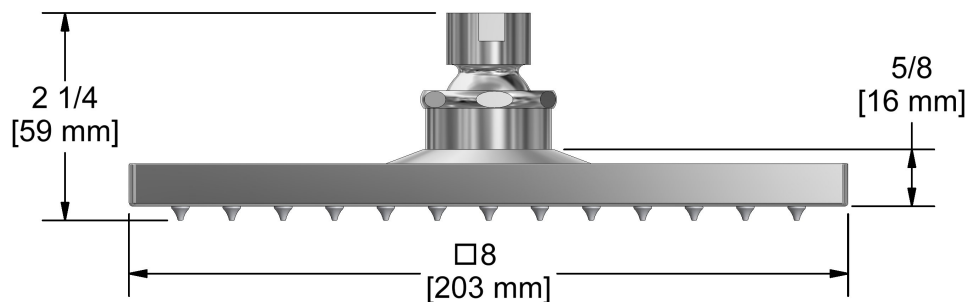

20 cm (8") shower head
488XX

Specifications

Descriptions

- Swivel
- Scale-free
- ½" inlet female

Available colors

- C : Chrome
- BN : Brushed nickel (PVD)

Available flows

- 9.5 L/min, 2.5 gpm (US) 60psi
- 5.69 L/min, 1.5 gpm (US) 60psi (**488XX-15**)

Certifications

- CSA B125.1
- ASME A112.18.1
- CMR248 Approval

Sizes, models and finishes may differ from those presented.

Warranty

The Riobel inc. product carries a limited LIFETIME warranty on the finish Chrome, Gold (PVD), Brushed nickel (PVD), Night brushed (PVD), Polished nickel (PVD) and all working parts and is guaranteed from the initial date of purchase against all manufacturing defects. Other finished 1 year.