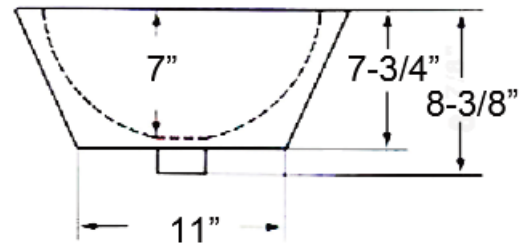

# MARINA VESSEL

Cat. No.  
LDFD

Basin Diameter: 17 1/2"  
Base Diameter: 11"  
Flange: 2-5/8" round X 1-3/4"D

## Interior Dimensions:

Basin Interior: 14 3/4" x 14 3/4"  
Basin Depth: 7 1/2"

Dimensions of fixture are nominal and may vary within the range of tolerances established by ANSI Standard A112.19.2. Dimensions and specifications subject to change without notice.