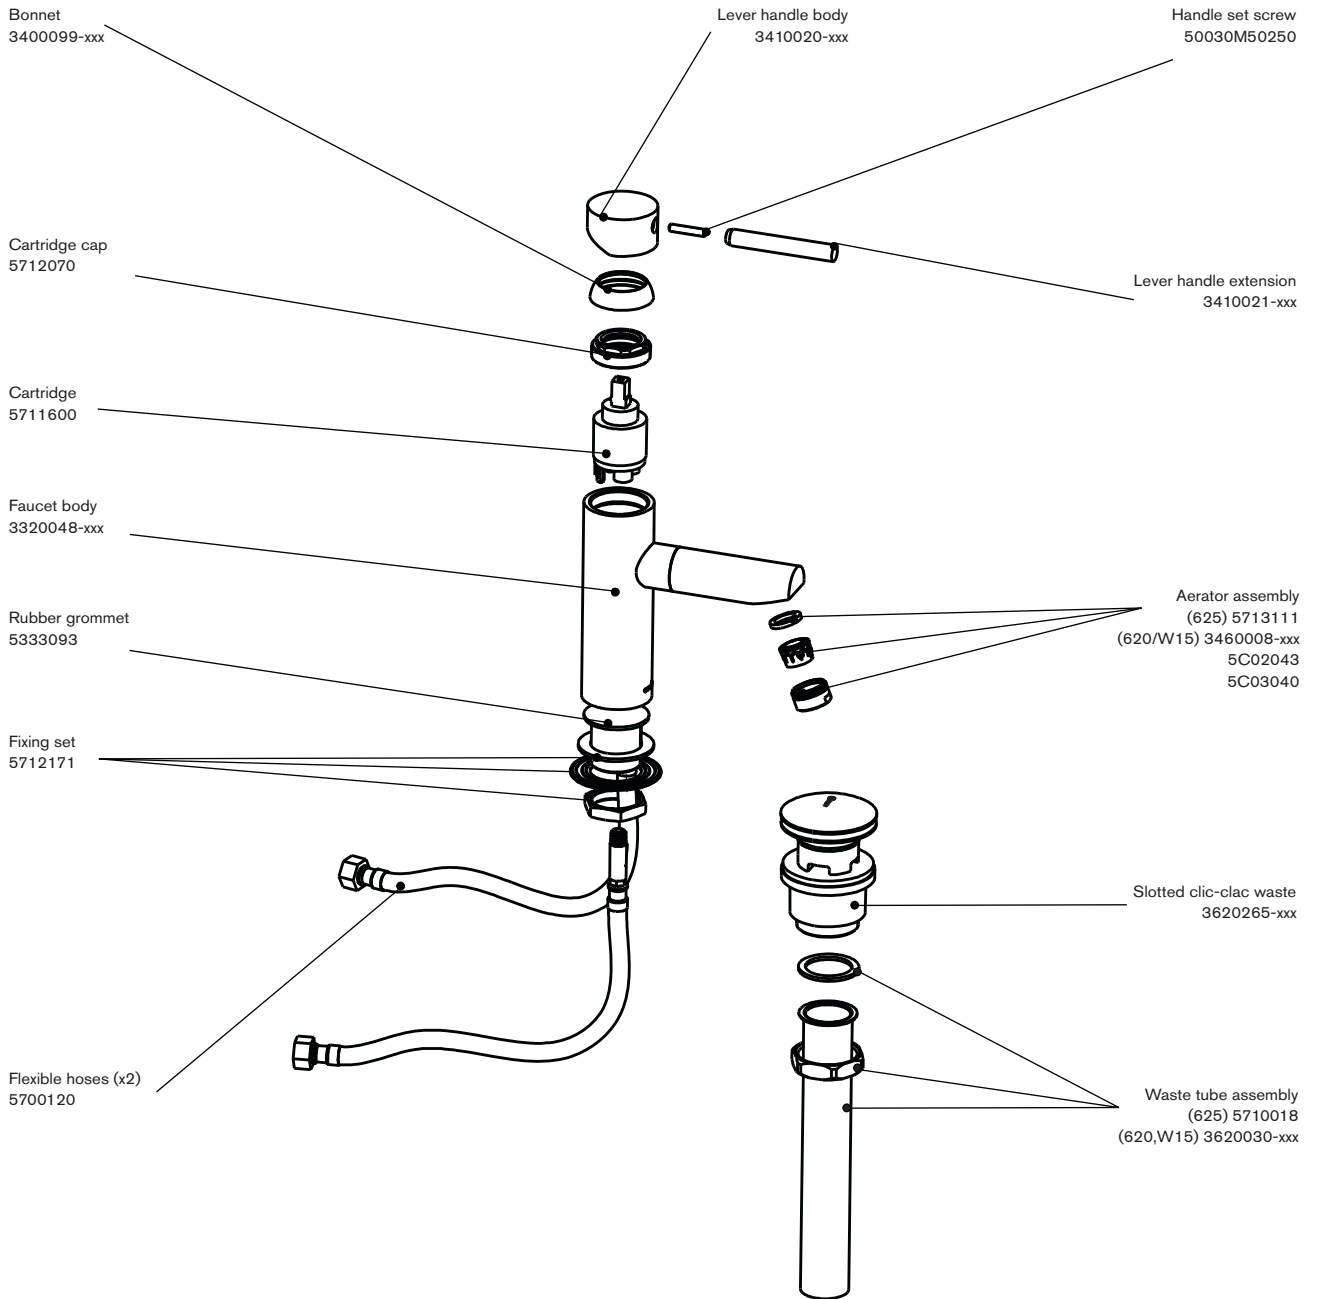

Techno Straight

Single handle control low profile lavatory with slotted clic-clac waste

www.cifial.pt | cifial@cifial.pt
cifial@cifial.es
www.cifial.co.uk | sales@cifial.co.uk
www.cifialusa.com
www.cifial.pl | cifial@cifial.pl

dimensions inches
installation notes:
hole diameter is 1 3/8"

5663653
983TH019W03

technical specifications
note: xxx represents different finishes

code: 221 102 xxx

www.cifial.pt | cifial@cifial.pt
cifial@cifial.es
www.cifial.co.uk | sales@cifial.co.uk
www.cifialusa.com
www.cifial.pl | cifial@cifial.pl

tighten/untighten
handle extension

5663653
983TH019W03