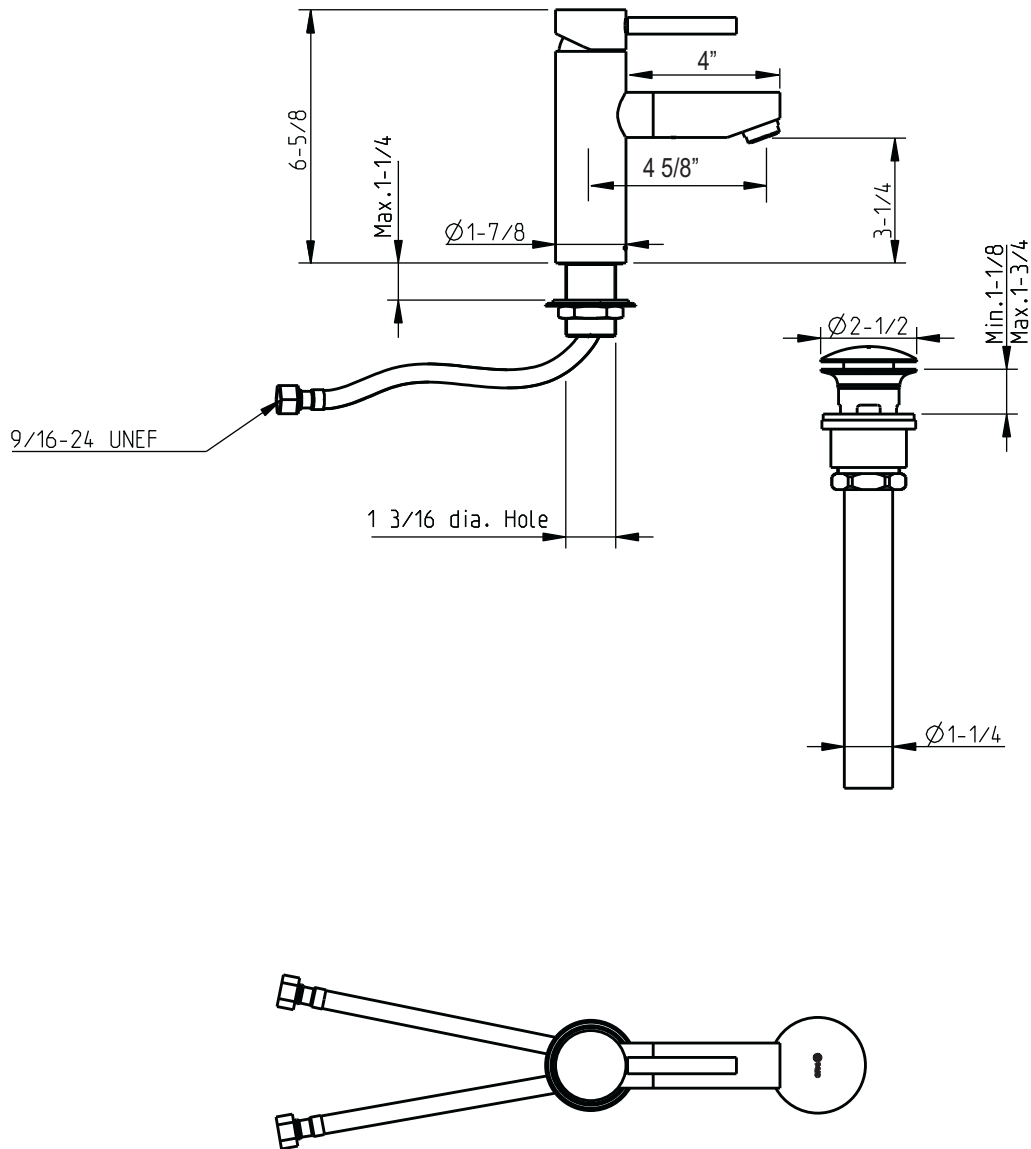

Techno Straight

Single handle control low profile lavatory with slotted clic-clac waste

www.cifial.pt | cifial@cifial.pt
cifial@cifial.es
www.cifial.co.uk | sales@cifial.co.uk
www.cifialusa.com
www.cifial.pl | cifial@cifial.pl

dimensions inches
installation notes:
hole diameter is 1 3/8"

5663653
983TH019W03

technical specifications
note: xxx represents different finishes

code: 221 102 xxx

www.cifial.pt | cifial@cifial.pt
cifial@cifial.es
www.cifial.co.uk | sales@cifial.co.uk
www.cifialusa.com
www.cifial.pl | cifial@cifial.pl

tighten/untighten
handle extension

5663653
983TH019W03