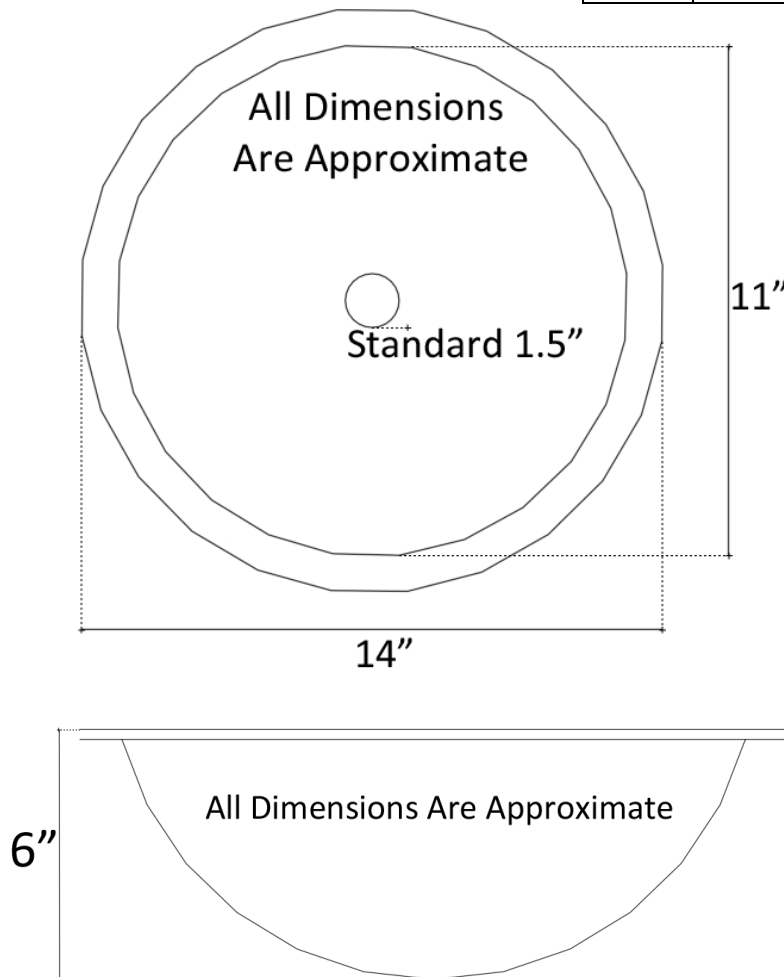

Available Drains:

D004	Grid Strainer
D005	Lift and Turn
D006	Pop-up w/ horizontal lift rod
D101 - D604	Decorative Drain

DIMENSIONS WILL VARY. DO NOT use this sheet as a guide for countertop cuts.