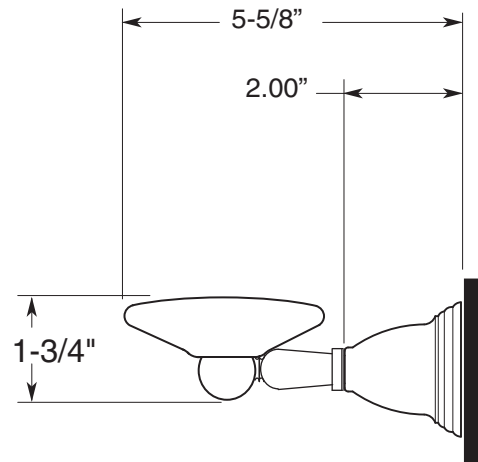

FEATURES:

- All brass construction with porcelain soap dish.
- Porcelain soap dish with post P/N: 18.18.020.
- Available in all Sigma finishes. Warranty varies according to finish selection.
- Mounting bracket and screws are supplied.

Series 08
Porcelain Soap Dish
1.08SD00

TOP VIEW

FRONT VIEW

SIDE VIEW

Note: Measurements are subject to change or cancellation. No responsibility is assumed for use of superseded or voided pages.