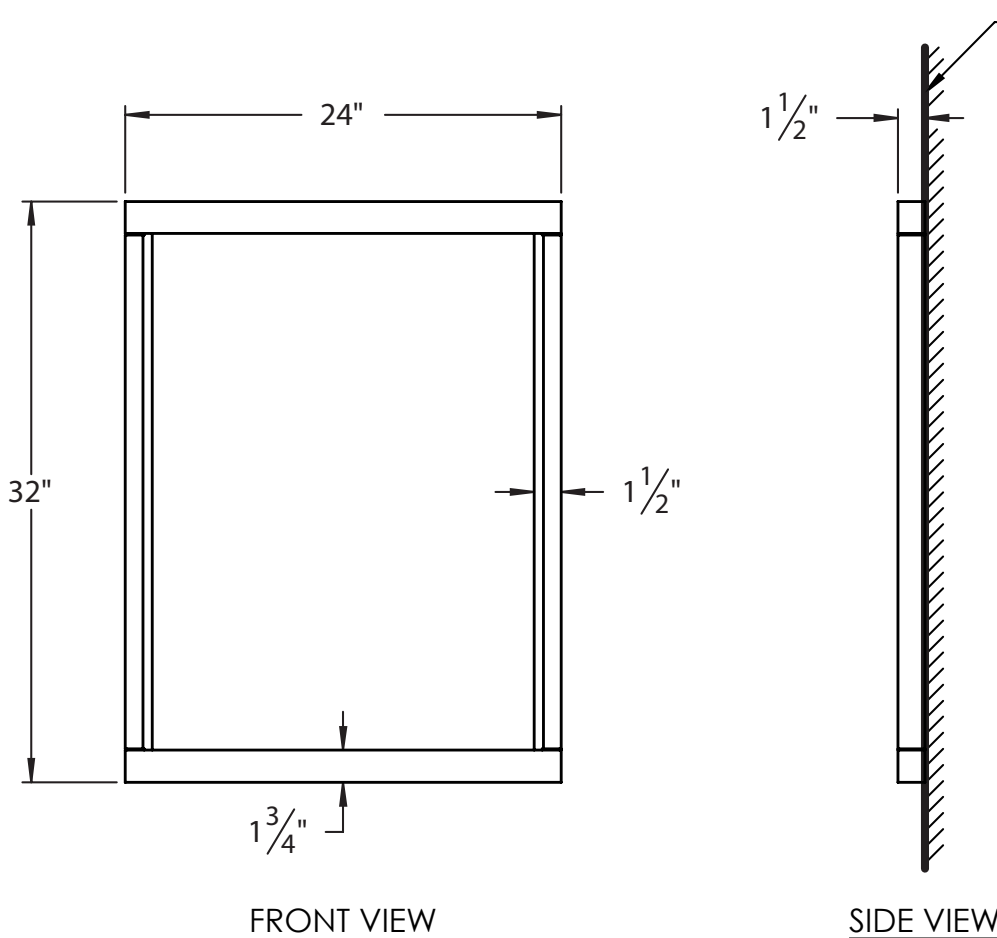

**DECOLAV®**

**SPEC SHEET**  
**9717-BLM**

**PRODUCT DESCRIPTION**

9717-BLM 24" Wall Mirror in Mahogany Finish with Black Limba Accents

- Includes Wall Cleat For Easy Installation

**PRODUCT MEASUREMENTS**

- Width: 24"
- Depth: 1.5"
- Height: 32"

**RECOMMENDED ACCESSORIES**

- 5261-BLM Wall Cabinet
- 5260-BLM Vanity Set

**ROUGHING-IN DIMENSIONS**

Note: Due to production and material variances, overall product dimensions may vary by 3/16" - 1/4"

**DECOLAV®**

**SPEC SHEET**  
9717-EES

**PRODUCT DESCRIPTION**

9717-EES 24" Wall Mirror in Espresso Finish with Maccassar Ebony Accents

- Includes Wall Cleat For Easy Installation

**PRODUCT MEASUREMENTS**

- Width: 24"
- Depth: 1.5"
- Height: 32"

**RECOMMENDED ACCESSORIES**

- 5261-EES Wall Cabinet
- 5260-EES Vanity Set

**ROUGHING-IN DIMENSIONS**

Note: Due to production and material variances, overall product dimensions may vary by 3/16" - 1/4"