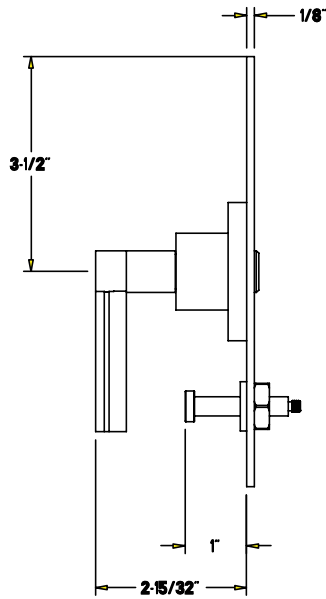

All measurements in inches

Image NOT to Scale

We reserve the right to make revisions without notice in the design of fixtures or in packaging unless this right has specifically been waived at the time the order is accepted.

This product meets ANSI/NSF Standard 61, Sect. 9, Safe Drinking Water Act - Lead Content and Leaching

MANUFACTURED :: CALIFORNIA, US (CNC) COMPUTER NUMERIC CONTROL

MATERIAL :: SOLID BRASS

WEIGHT(LBS.) :: 3