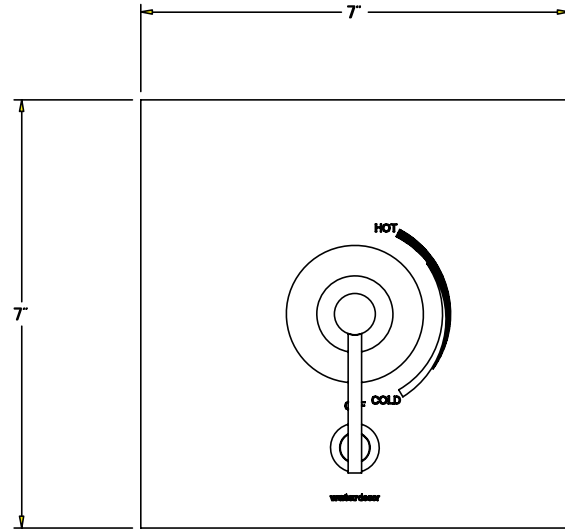

All measurements in inches

Image NOT to Scale

We reserve the right to make revisions without notice in the design of fixtures or in packaging unless this right has specifically been waived at the time the order is accepted.

This product meets ANSI/NSF Standard 61, Sect. 9, Safe Drinking Water Act - Lead Content and Leaching

MANUFACTURED :: CALIFORNIA, US (CNC) COMPUTER NUMERIC CONTROL

MATERIAL :: SOLID BRASS

WEIGHT(LBS.) :: 3