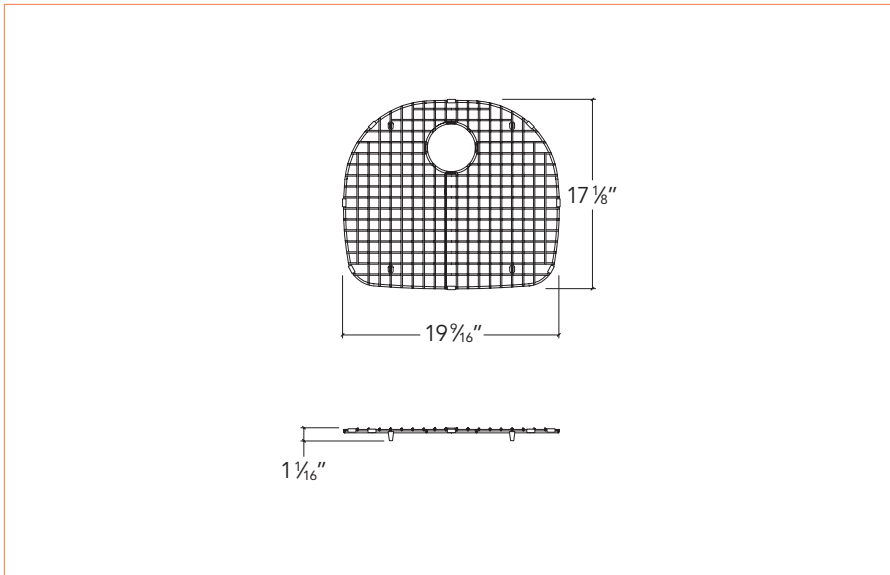

PRO INOX

E-G

Grid
for embossed kitchen sink

IE-G-2118

Installation

N/A

Bowl

21" x 18"

Overall

19 9/16" x 17 1/8" x 1 1/16"

Cabinet

N/A

Drain

Ø 3 1/2"

Packaging

20" x 17"

7 lbs

Features and earnings

- 304 electro polished stainless steel
- Silicone legs prevent the grid from sliding around
- Prevents dishes and silverware from striking the bottom of the sink
- Lets water drain away from items placed in the sink
- Provides a flat, stable surface to place things on