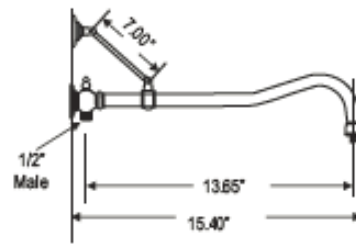

SHOWER COMPONENTS

Exposed Nottingham French Curved Shower Arm

3 1/2" H X 9 3/4" L

10FE

Codes and Standards

ALTMANS RESERVES THE RIGHT TO
MODIFY AND CHANGE SPECIFICATIONS
AT ANY TIME. PLEASE VERIFY DIMEN-
SIONS PRIOR TO INSTALLATION

Color/Finishes

- Polished Chrome, PVD Satin Nickel
- Refer to pricelist for other finishes.

Features and Benefits

- Brass Construction
- Includes Shower arm Support # 25GW