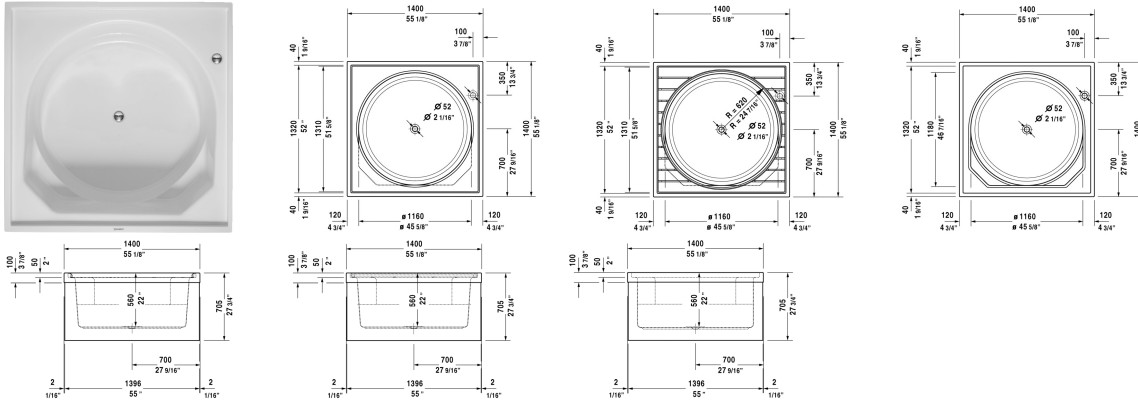

Bathtub with support frame for panel # 70014300000090 / 710143001461090 / 710143002461090 / 710143002521090 / 710143002531090 / 710143003461090 / 710143003521090 / 710143003531090 ...

| < 55 1/8" Inch > |

Bathtub with support frame for panel square, with overflow, 1/4" sanitary acrylic	Dimension	Weight	Order number
Colors			
00 White			
Variant			
Base tub	55 1/8" x 55 1/8" Inch	154.3 lb	70014300000090
Air-System with remote	55 1/8" x 55 1/8" Inch	154.3 lb	710143001461090
Jet-System with remote	55 1/8" x 55 1/8" Inch	154.3 lb	710143002461090
Jet-System with remote and heater	55 1/8" x 55 1/8" Inch	154.3 lb	710143002521090
Jet-System with remote, heater and ozone	55 1/8" x 55 1/8" Inch	154.3 lb	710143002531090
Combi-System with remote	55 1/8" x 55 1/8" Inch	154.3 lb	710143003461090
Combi-System with remote and heater	55 1/8" x 55 1/8" Inch	154.3 lb	710143003521090
Combi-System with remote, heater and ozone	55 1/8" x 55 1/8" Inch	154.3 lb	710143003531090
Combi-System with light and remote	55 1/8" x 55 1/8" Inch	154.3 lb	710143004461090
Combi-System with light, remote and heater	55 1/8" x 55 1/8" Inch	154.3 lb	710143004521090
Combi-System with light, remote, heater and ozone	55 1/8" x 55 1/8" Inch	154.3 lb	710143004531090
Necessary accessories for bath- and whirltub			
Acrylic panel for corner left / right			701022
Acrylic panel for back-to-wall version			701023
Acrylic panel for freestanding version			701024
Accessory for bath- and whirltub			
Headrest white			790003
Tile flange			790112

Bathtub with support frame for panel # 70014300000090 / 710143001461090 / 710143002461090 / 710143002521090 / 710143002531090 / 710143003461090 / 710143003521090 / 710143003531090 ...

|< 55 1/8" Inch >|

All drawings contain the necessary measurements which are subject to standard tolerances. They are stated in inch & mm and are non-binding. Exact measurements, in particular for customized installation scenarios, can only be taken from the finished ceramic piece.