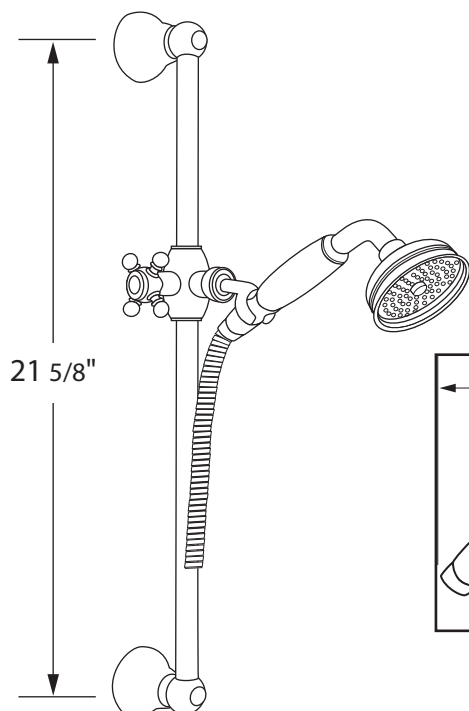

1100/8, 1101/8