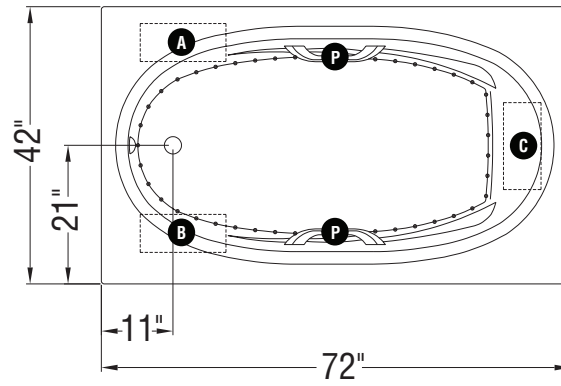

TRUE WHIRLPOOL SYSTEM

AEROEFFECT AIR SYSTEM

- **A** : Indicates pump or blower positioning
- **B** : Indicates pump or blower positioning
- **C** : Indicates pump or blower positioning
- **P** : Indicates optional grab bars positioning
- (○) : Indicates True Whirlpool jets positioning
- (●) : Indicates Aeroeffect airjets positioning

* A or B pump location could exceed by one in. in combo.