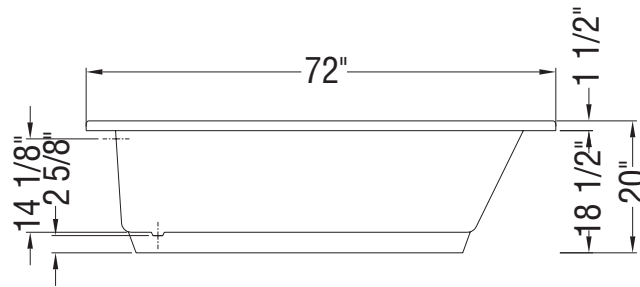

TRUE WHIRLPOOL SYSTEM

AEROEFFECT AIR SYSTEM

- **A** : Indicates pump or blower positioning
- **B** : Indicates pump or blower positioning
- **C** : Indicates pump or blower positioning
- **P** : Indicates optional grab bars positioning
- (○) : Indicates True Whirlpool jets positioning
- (●) : Indicates Aeroeffect airjets positioning

* A or B pump location could exceed by one in. in combo.