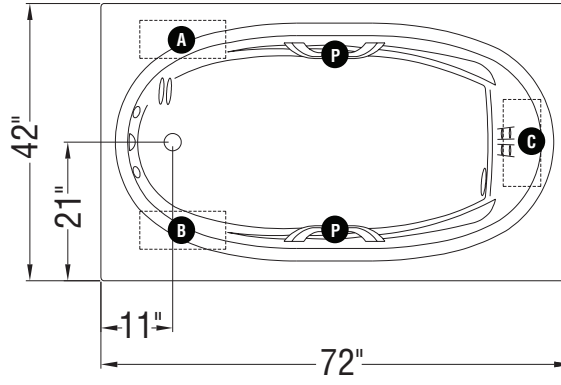

TRUE WHIRLPOOL SYSTEM

AEROEFFECT AIR SYSTEM

- **A** : Indicates pump or blower positioning
- **B** : Indicates pump or blower positioning
- **C** : Indicates pump or blower positioning
- **P** : Indicates optional grab bars positioning
- (○) : Indicates True Whirlpool jets positioning
- (●) : Indicates Aeroeffect airjets positioning

* A or B pump location could exceed by one in. in combo.