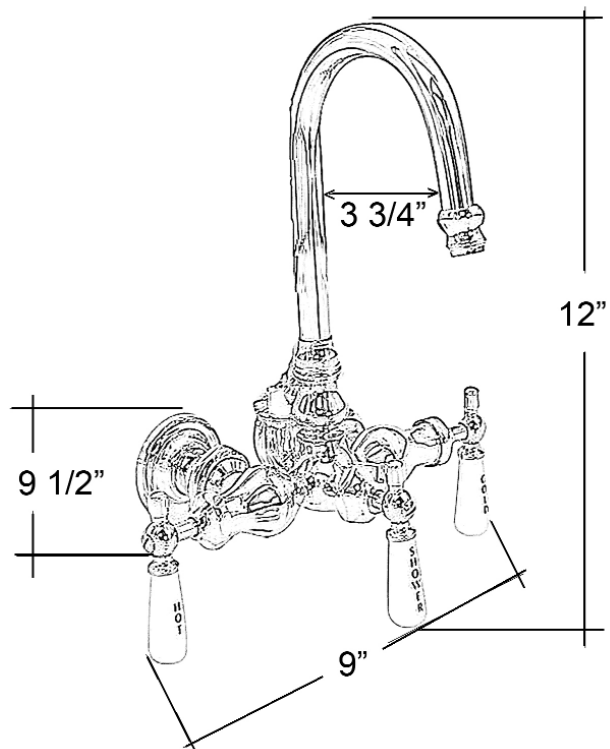

TUB FILLER WITH DIVERTER

Cat. No.
4012

L: 12"
W: 9"
D: 9 1/2"

Features:

- ▶ Code Gooseneck Spout
- ▶ 1/4 Turn Ceramic Disc Cartridges
- ▶ 3 3/8" Centers
- ▶ Includes 62" Riser
- ▶ 3/4" Nipples
- ▶ Acrylic Tub Use Only
- ▶ Includes Plastic Shower Head
- ▶ 4195WS Wall Support to be purchased separately

Finishes:

CP Polished Chrome
BP Polished Brass

Dimensions are nominal and may vary. Dimensions and specifications subject to change without notice.