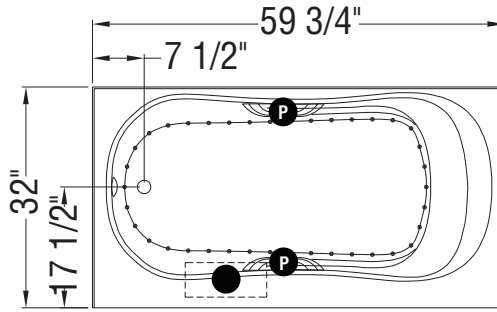

TRUE WHIRLPOOL
SYSTEM

AEROEFFECT
AIR SYSTEM

- : Indicates pump or blower positioning
- Ⓟ : Indicates optional grab bars positioning
- (○) : Indicates True Whirlpool jets positioning
- (•) : Indicates Aeroeffect airjets positioning