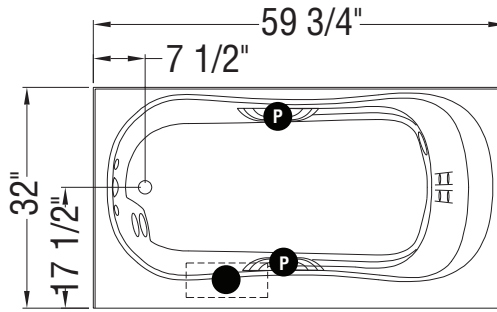

TRUE WHIRLPOOL
SYSTEM

AEROEFFECT
AIR SYSTEM

- : Indicates pump or blower positioning
- Ⓟ : Indicates optional grab bars positioning
- (○) : Indicates True Whirlpool jets positioning
- (•) : Indicates Aeroeffect airjets positioning