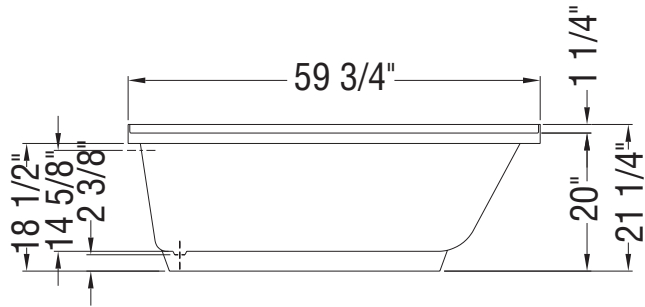

TRUE WHIRLPOOL
SYSTEM

AEROEFFECT
AIR SYSTEM

- : Indicates pump or blower positioning
- Ⓟ : Indicates optional grab bars positioning
- (○) : Indicates True Whirlpool jets positioning
- (•) : Indicates Aeroeffect airjets positioning