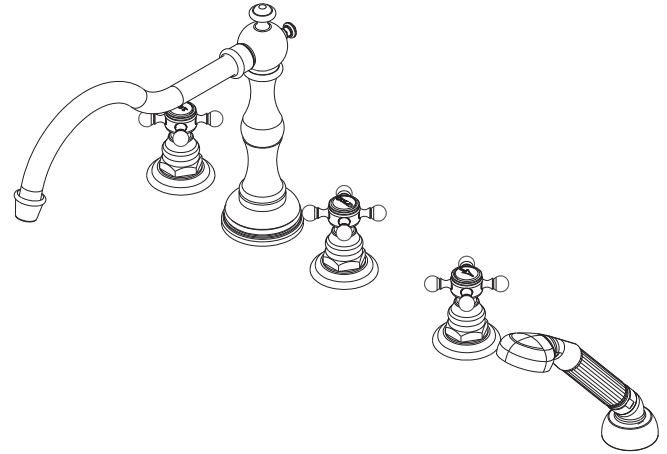

CHESTERFIELD

Roman Tub with Handshower Deck Trim

3-937

Features

- Solid brass construction
- ADA compliant traditional cross handles
- 6" (15.2 cm) spout height at outlet
- 11-9/16" (29.4 cm) spout reach (c-c)
- Intended for use with Newport Brass rough valve kit (Required Accessory) which incorporates the following:
 - Brass valve bodies and quick-connect spout fitting
 - Quarter-turn washerless ceramic disc 3/4" valve cartridges
 - Diverter valve and hoses as needed for handshower

Required Accessory:

Trim, above, and Rough Valve Kit, below, must both be specified.

Application	Roman Tub			Roman Tub with Handshower					
	Hot Valve	Cold Valve	Spout Quick-Connect Fitting	Hot Valve	Cold Valve	Spout Quick-Connect Fitting	Poly-Braided Hose	Handshower Diverter	H/S Flange Hardware
Inlet/Outlet Size	3/4"	3/4"	3/4"	3/4"	3/4"	3/4"	1/2"	3/4" / 1/2"	-
Part Number	<input type="checkbox"/> 1-502			<input type="checkbox"/> 1-503					
Image									

Product Specification:

Add "Color / Finish" suffix to Tub Deck Trim model number, below.

The Roman Tub with Handshower Deck Trim shall be made of solid brass construction. Roman Tub with Handshower Deck Trim shall incorporate ADA compliant traditional cross handles. Product shall incorporate a 6" (15.2 cm) spout height at outlet and a 11-9/16" (29.4 cm) spout reach (c-c). Rough valve kit shall incorporate brass valve bodies with quarter-turn washerless ceramic disc 3/4" valve cartridges, a quick-connect spout fitting and a diverter valve with hoses as needed for handshower. Roman Tub with Handshower Deck Trim shall be Newport Brass Model 3-937/_____ and Newport Brass rough valve kit shall be 1-503.