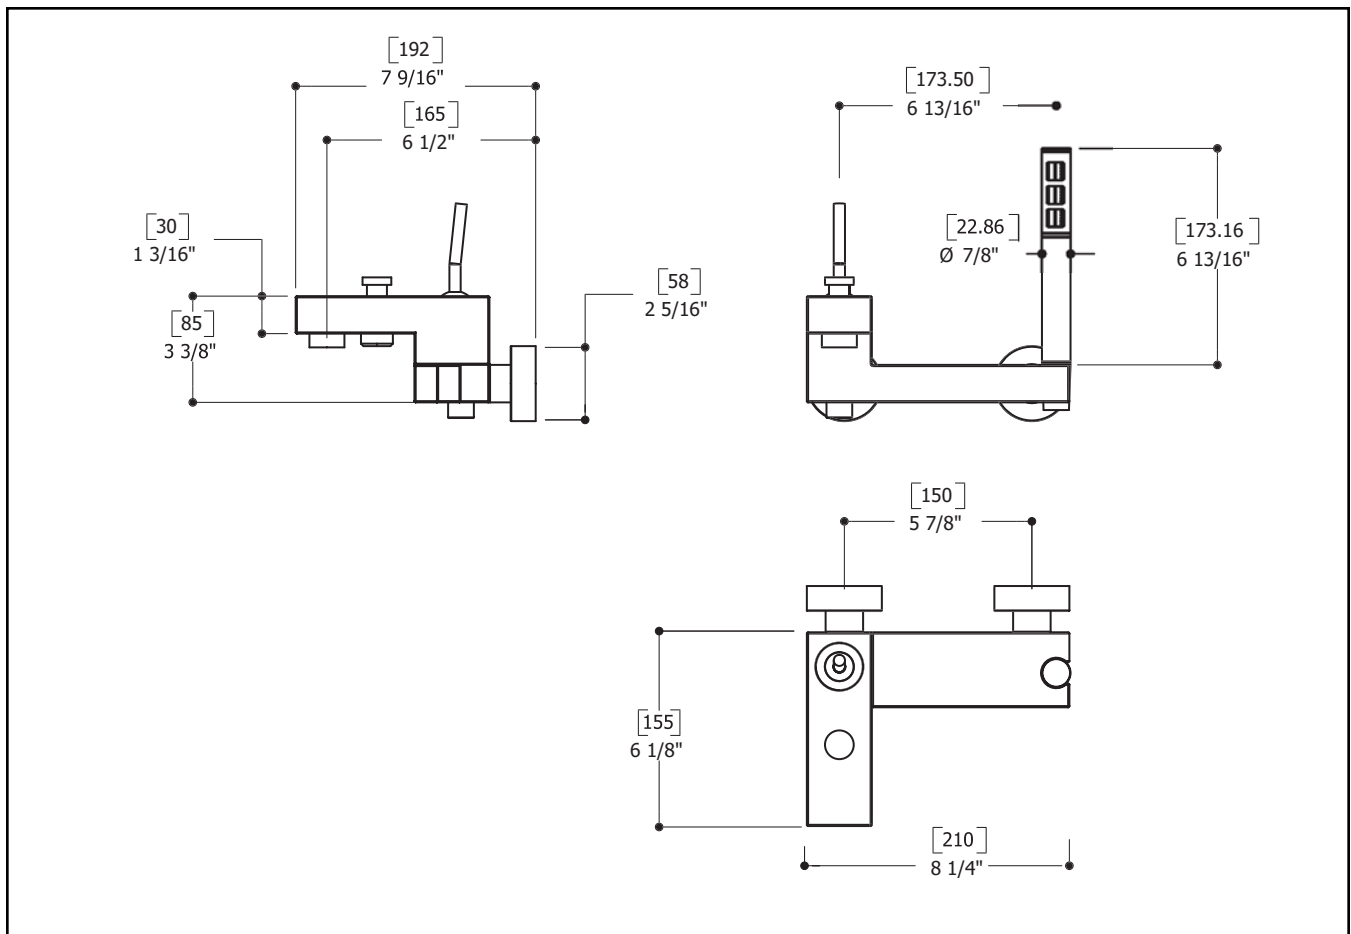

TECHNICAL SPECIFICATIONS

FEATURES:

- Solid brass construction
- High quality finishing
- 6 1/2" spout C to C
- Lever handle
- CSA approved

SERVICE PARTS