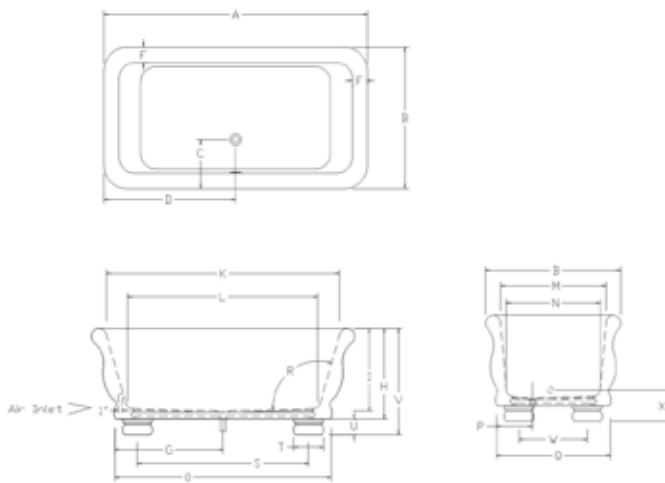

Model	AC	A	B	C	D	E	F
7036	√	70¼"	36¼"	12¾"	35"	3½"	4"
	G	H	I	J	K	L	M
	28¾"	23"	21¼"	18¼"	62"	48"	29"
	N	O	P	Q	R	S	T
	23"	57¼"	11⅝"	32⅞"	108°	48½"	8"
	U	V	W	X			
	4"	27"	23¼"	16"			
	Water Cap.(empty)			Water Cap. (w/bather)			
	100 gal.			85 gal.