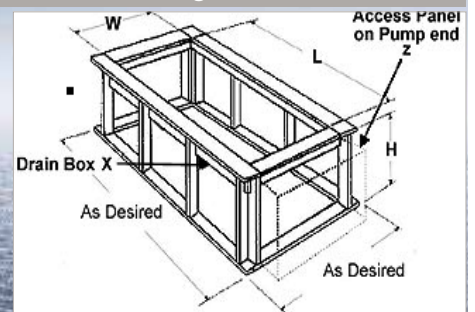

Framing Dimension

Tub Opening Dimension

(L)ength	(W)idth	(H)eight
68"	34"	20"

*Disclaimer: Certain options or altering the pump/blower location may cause the pump/blower to extend beyond the tub decking.
For cutout dimensions wait for unit to arrive.
All specifications subject to change without notice.*