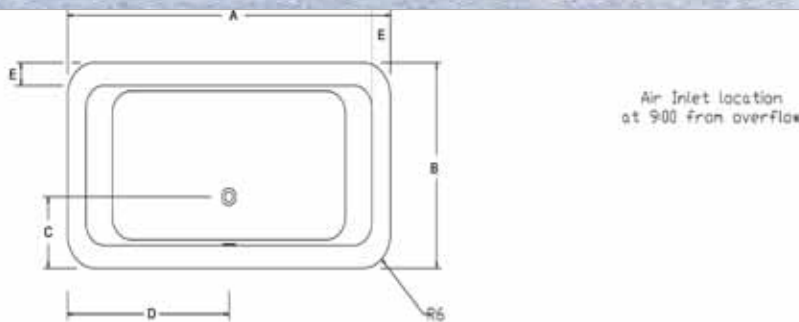

### Tub Opening Dimension

(L)ength	(W)idth	(H)eight
68"	34"	20"

*Disclaimer: Certain options or altering the pump/blower location may cause the pump/blower to extend beyond the tub decking.  
 For cutout dimensions wait for unit to arrive.  
 All specifications subject to change without notice.*