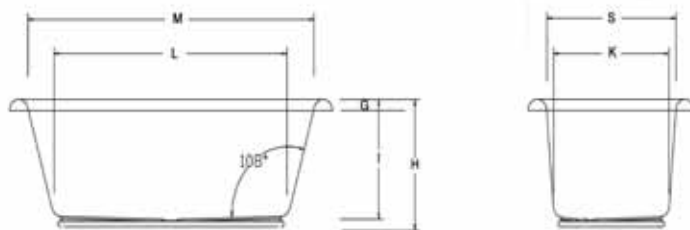

### Framing Dimension

### Tub Opening Dimension

(L)ength	(W)idth	(H)eight
68"	34"	20"

*Disclaimer: Certain options or altering the pump/blower location may cause the pump/blower to extend beyond the tub decking.  
 For cutout dimensions wait for unit to arrive.  
 All specifications subject to change without notice.*