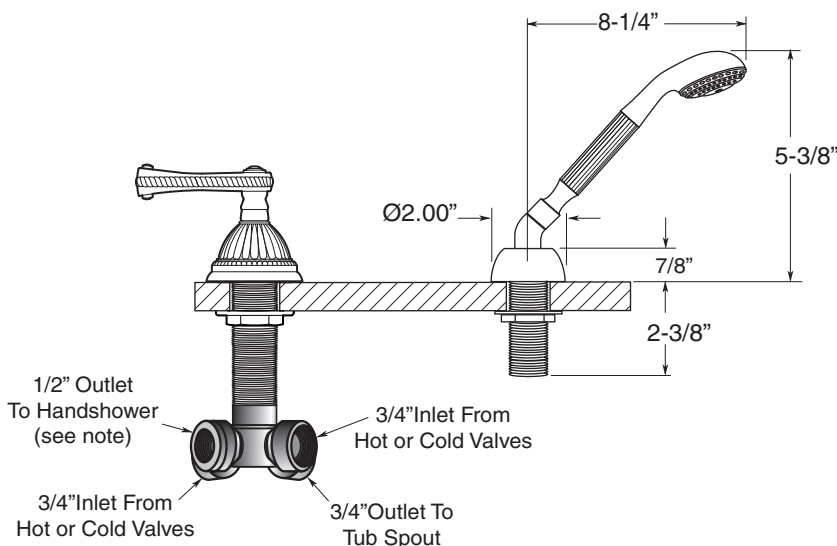

**FEATURES:**

- All brass construction.
- Curved rope lever style handles with top screw attachment.
- 3/4" valve bodies with 1/4-turn ceramic disc cartridge.
- Available in all finishes. Warranty varies according to finish.
- Certified to meet and exceed the following codes and standards:  
ASME A112.18.1-2005/CSAB 125.1-2005

**Series 3200**

Devon  
Roman Tub Set with Deckmount  
Handshower and Diverter  
1.324593  
(1.324593T - Trim only)

Spout and valves install through 1-1/4" diameter holes.  
Plumber to provide 3/4" supply lines to valves

NOTE: 1/2" outlet for in-line vacuum breaker (18.15.055), and 60" chrome spiral hose (18.10.016) - INCLUDED

Note: Measurements are subject to change or cancellation. No responsibility is assumed for use of superseded or voided pages.

# Series 3200

Devon

Roman Tub Set with Deckmount  
Diverter and Handshower