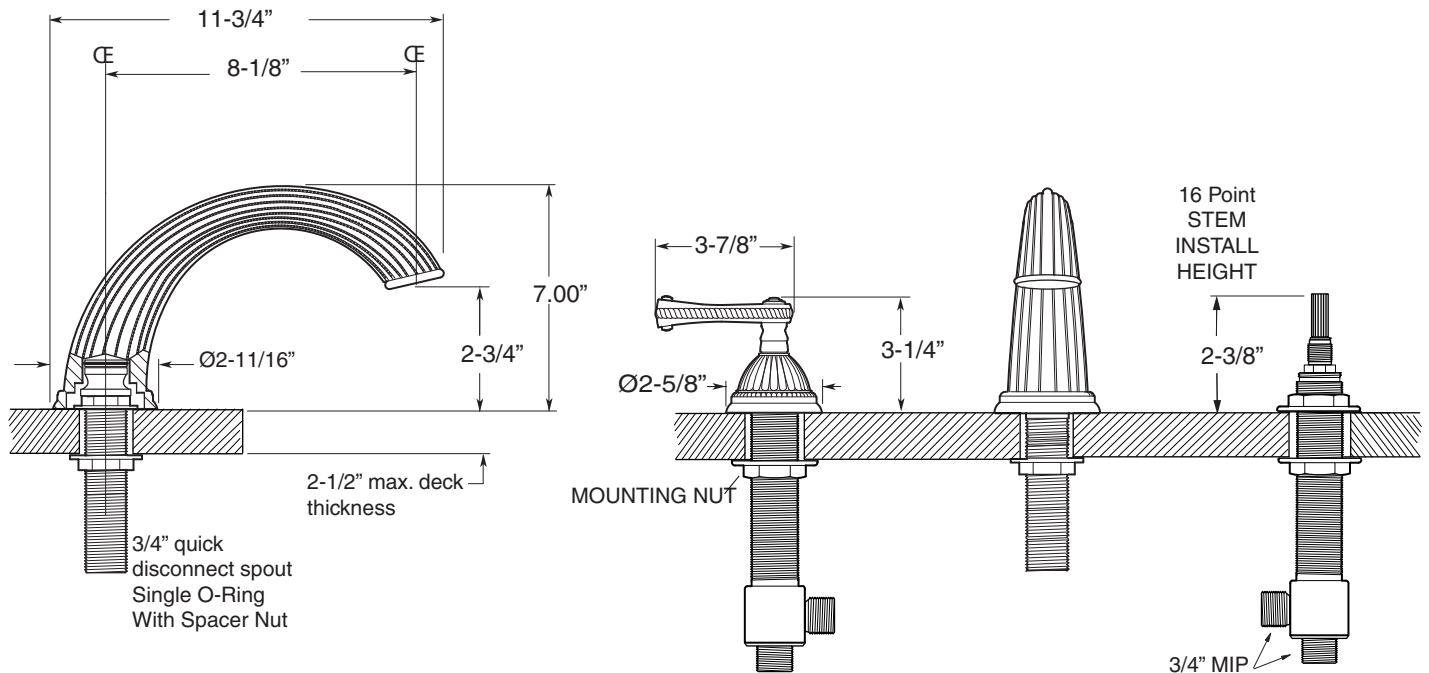

**FEATURES:**

- All brass construction.
- Curved rope lever style handles with top screw attachment.
- 3/4" valve bodies with 1/4-turn ceramic disc cartridge.
- Available in all finishes. Warranty varies according to finish.
- Certified to meet and exceed the following codes and standards:  
ASME A112.18.1-2005/CSAB 125.1-2005

**Series 3200**

Devon  
Roman Tub Set with Deckmount  
Handshower and Diverter  
1.324593  
(1.324593T - Trim only)

Spout and valves install through 1-1/4" diameter holes.  
Plumber to provide 3/4" supply lines to valves

NOTE: 1/2" outlet for in-line vacuum breaker (18.15.055), and 60" chrome spiral hose (18.10.016) - INCLUDED

Note: Measurements are subject to change or cancellation. No responsibility is assumed for use of superseded or voided pages.

# Series 3200

Devon

Roman Tub Set with Deckmount  
Diverter and Handshower