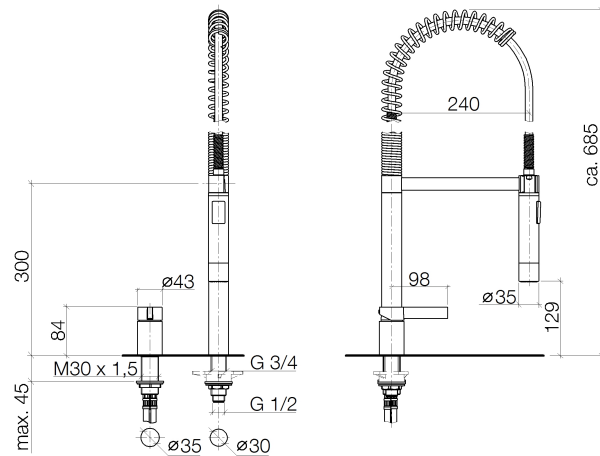

**Product specifications**

- **9 1/2" projection**
- Swivel spout 360°
- 26 5/8" approximate height of Profi spray
- Height to aerator/spout outlet 4 5/8"
- Profi spray hole diameter 1 1/8"
- Aerator and sprayface function
- Ceramic disc cartridge
- Handspray arm can be pivoted and locked into place
- Descaling system
- Water flow rate limited to max. 1.5 gpm
- low lead compliant
- 1 1/8" hole diameter Profi spray

Internal backflow preventer.

[ADA]

Kitchen

**TARA ULTRA Profi two-hole mixer**

Article number: 32835875

**Surfaces**

- chrome 32835875-000010
- matt platinum 32835875-060010

**Exploded assembly drawing**

**Order quantity**

<b>No.</b>	<b>Article number</b>	<b>Name</b>	<b>Installation quantity</b>
1	09312001790	plug	1
2	09311103090	pin	1
3	092079040ff	handle	1
4	092404141ff	nut	1
5	0428101480090	accessories	1
6	09150506190	cartridge	1
7	09141007490	seal	1
8	0423100324690	fixing set	1
9	0430040450090	hose	2
10	0430040190090	hose	1
11	0423100040390	fixing set	1
12	09184009090	sleeve	1
13	09141012090	seal	1
14	09111007110ff	connection	1
15	09281012290	ring	1
16	09141010090	seal	1
17	09141502490	ring	2
18	09141007790	seal	1
19	09300106710ff	adaptor	1
20	09230104090	back-flow preventer	1
21	09230108090	back-flow preventer	1
22	093002065ff	hose	1
23	09160203590	spring	1
24	04172002900ff	holder	1
25	09184011890	sleeve	1
26	04121109210ff	shower	1