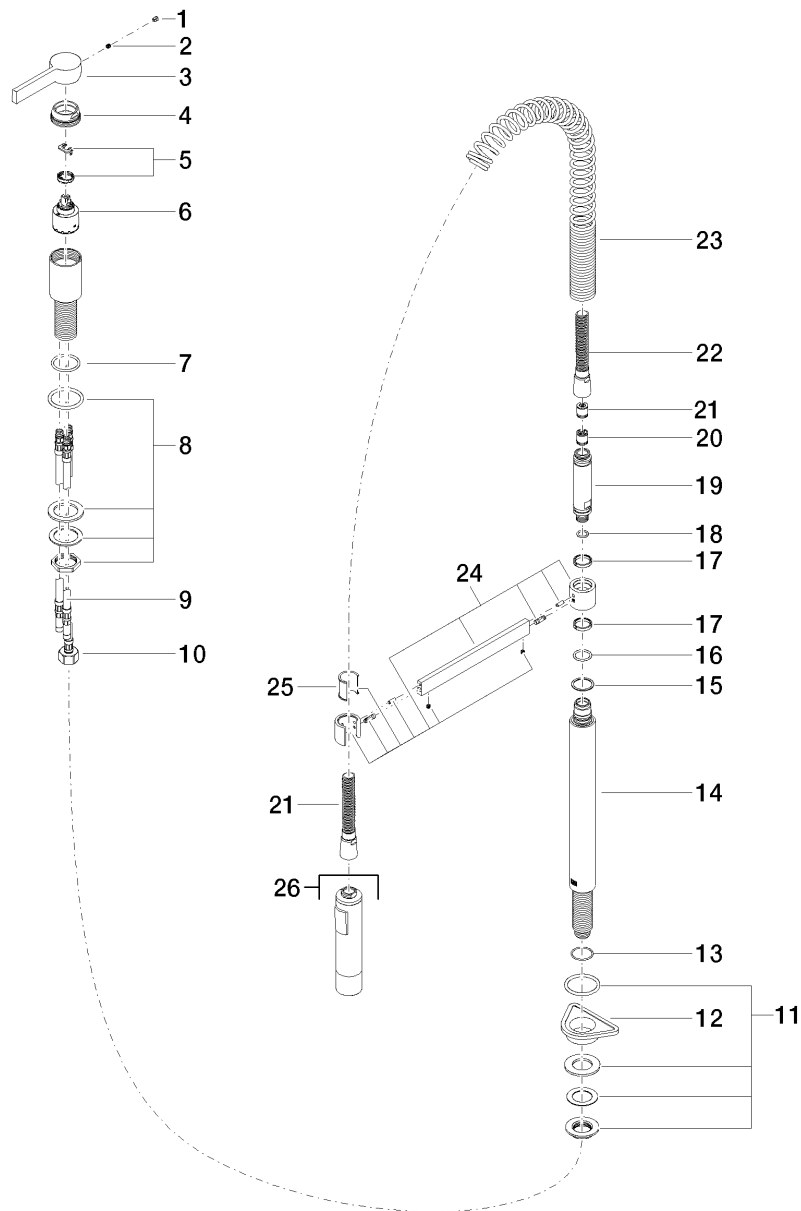

**Product specifications**

- **9 1/2" projection**
- Swivel spout 360°
- 26 5/8" approximate height of Profi spray
- Height to aerator/spout outlet 4 5/8"
- Profi spray hole diameter 1 1/8"
- Aerator and sprayface function
- Ceramic disc cartridge
- Handspray arm can be pivoted and locked into place
- Descaling system
- Water flow rate limited to max. 1.5 gpm
- low lead compliant
- 1 1/8" hole diameter Profi spray

Internal backflow preventer.

[ADA]

Kitchen

**TARA ULTRA Profi two-hole mixer**

Article number: 32835875

**Surfaces**

- chrome 32835875-000010
- matt platinum 32835875-060010

**Exploded assembly drawing**

**Order quantity**

<b>No.</b>	<b>Article number</b>	<b>Name</b>	<b>Installation quantity</b>
1	09312001790	plug	1
2	09311103090	pin	1
3	092079040ff	handle	1
4	092404141ff	nut	1
5	0428101480090	accessories	1
6	09150506190	cartridge	1
7	09141007490	seal	1
8	0423100324690	fixing set	1
9	0430040450090	hose	2
10	0430040190090	hose	1
11	0423100040390	fixing set	1
12	09184009090	sleeve	1
13	09141012090	seal	1
14	09111007110ff	connection	1
15	09281012290	ring	1
16	09141010090	seal	1
17	09141502490	ring	2
18	09141007790	seal	1
19	09300106710ff	adaptor	1
20	09230104090	back-flow preventer	1
21	09230108090	back-flow preventer	1
22	093002065ff	hose	1
23	09160203590	spring	1
24	04172002900ff	holder	1
25	09184011890	sleeve	1
26	04121109210ff	shower	1