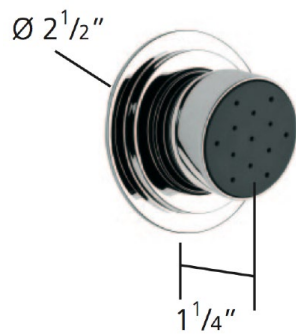

V276-A  
1/2" Bodyjet (high flow)

Finishes: Chrome, Satin Nickel Matt black

UK and Worldwide Customer Service Team:  
+44 (0)121 766 4200  
[www.samuel-heath.co.uk](http://www.samuel-heath.co.uk)

USA Customer Service Team:  
[www.samuel-heath.com](http://www.samuel-heath.com)