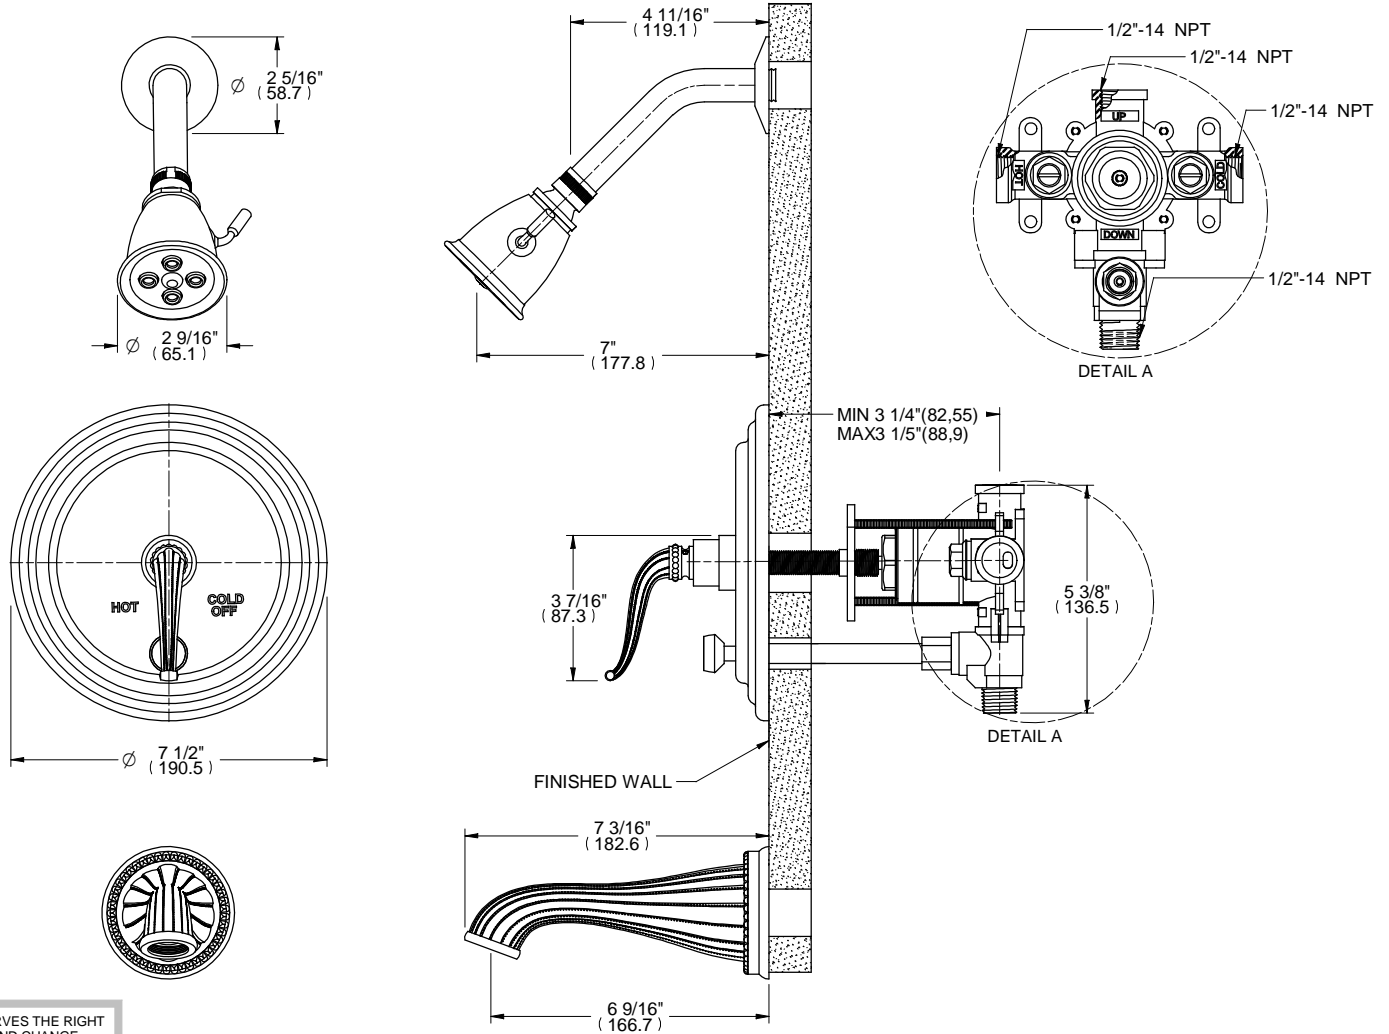

ALTMANS™

1/2" Pressure Balanced Tub / Shower Mixer set with Stops TR34SL3

TREVISO™

L1

ALTMANS RESERVES THE RIGHT TO MODIFY AND CHANGE SPECIFICATIONS AT ANY TIME. PLEASE VERIFY DIMENSIONS PRIOR TO INSTALLATION.

Features
 Available in All Finishes
 All Brass Construction

Through-Hole Specifications

DIMENSIONS SHOWN TO NEAREST 1/16"