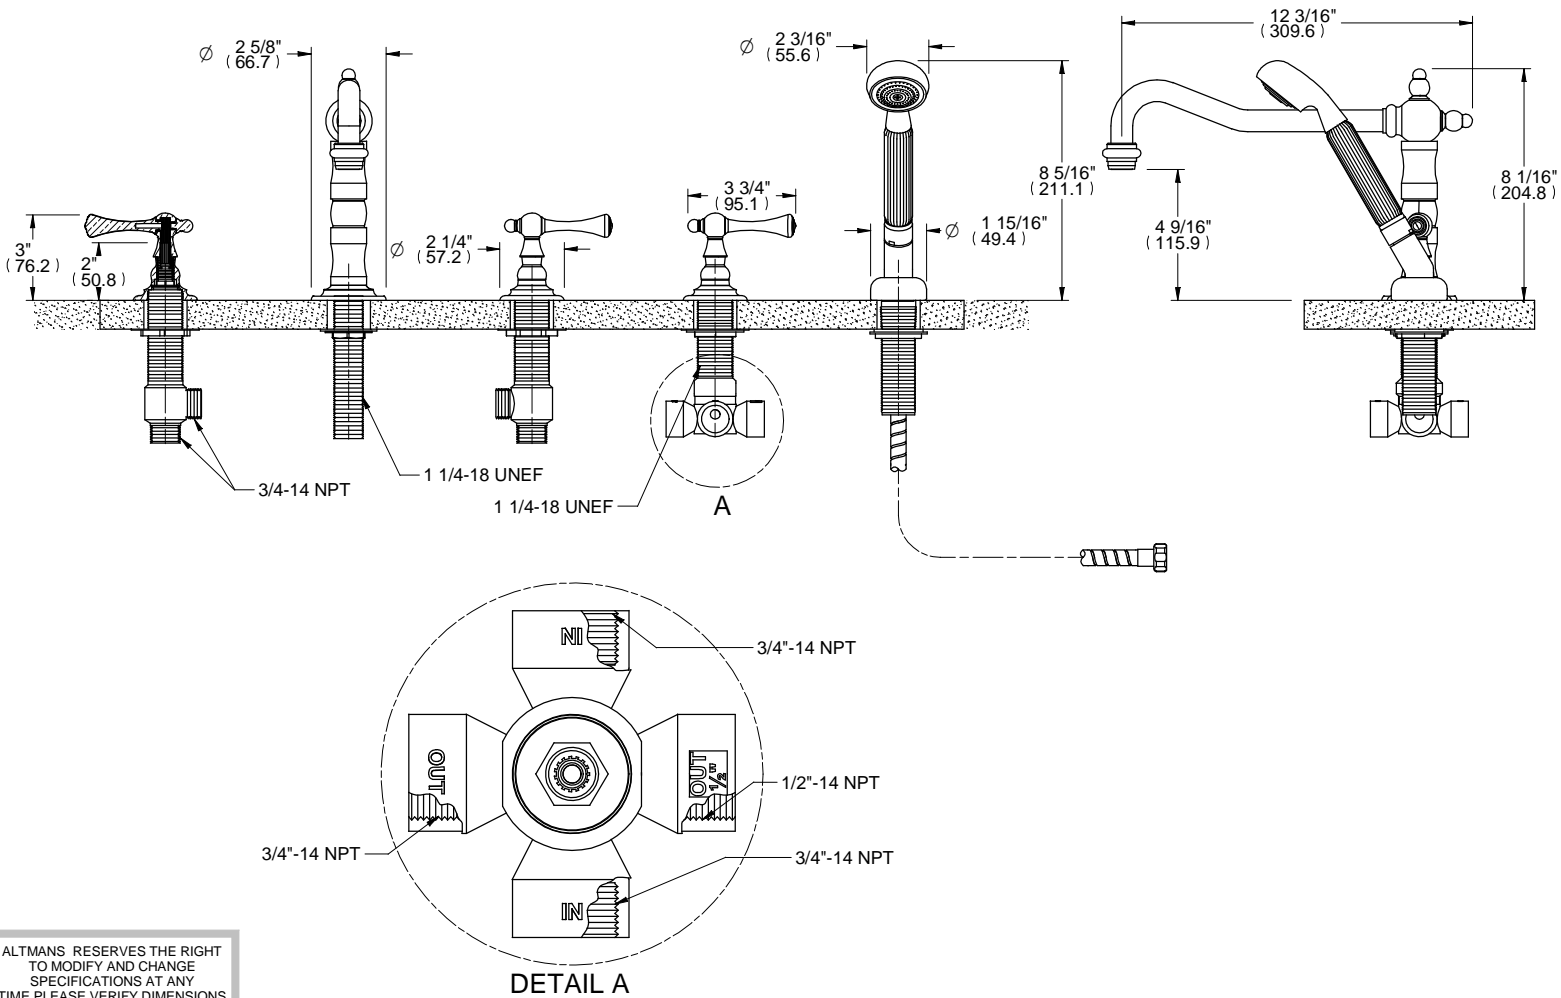

L1

ALTMANS RESERVES THE RIGHT TO MODIFY AND CHANGE SPECIFICATIONS AT ANY TIME. PLEASE VERIFY DIMENSIONS PRIOR TO INSTALLATION.

**Features**  
Available in All Finishes  
Brass Construction  
1/4 Turn Ceramic Disc Cartridge

**Through-Hole Specifications**  
Spout:  $\varnothing 1 \frac{1}{2}''$  Max.  
Valve:  $\varnothing 1 \frac{1}{2}''$  Max.

DIMENSIONS SHOWN TO NEAREST 1/16"