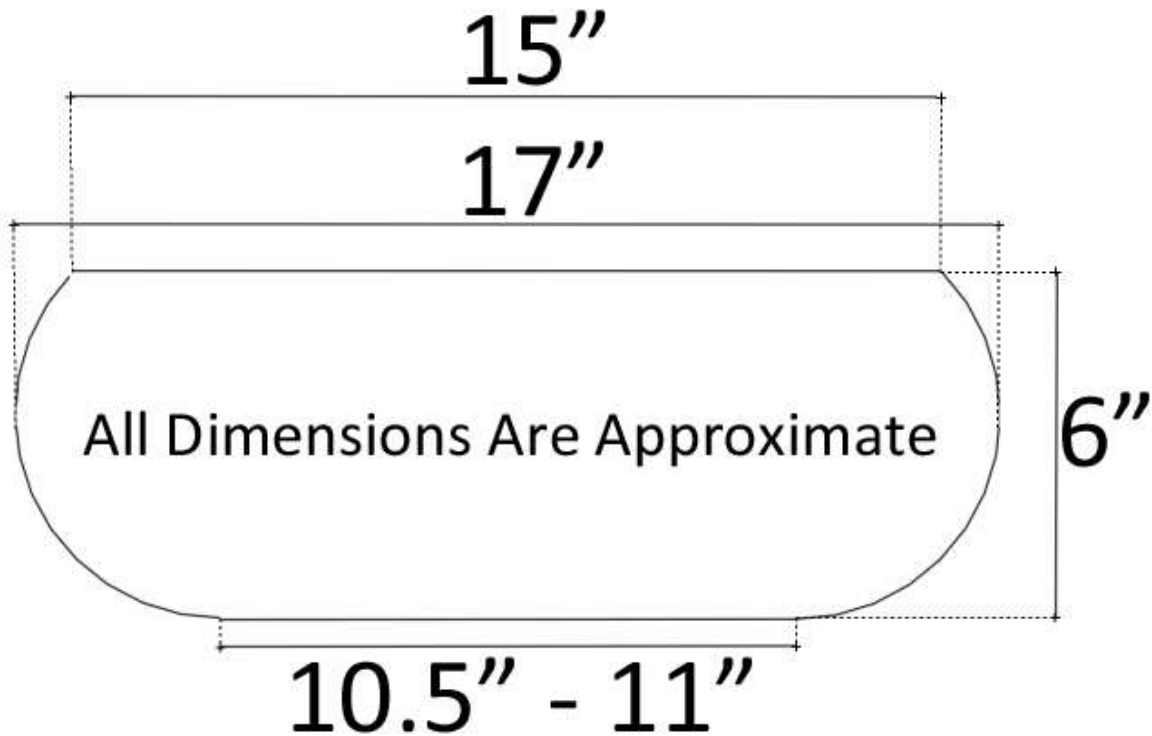

Description:

- Vessel Mount
- Handcrafted Porcelain
Each sink has variations in size, finish, and textures
Because of the hand made nature of each sink,
expect imperfections and variations
- Swarovski Crystals
Hand Set
Choice of Colors available (contact Linkasink)

DIMENSIONS WILL VARY. DO NOT use this sheet as a guide for countertop cuts.