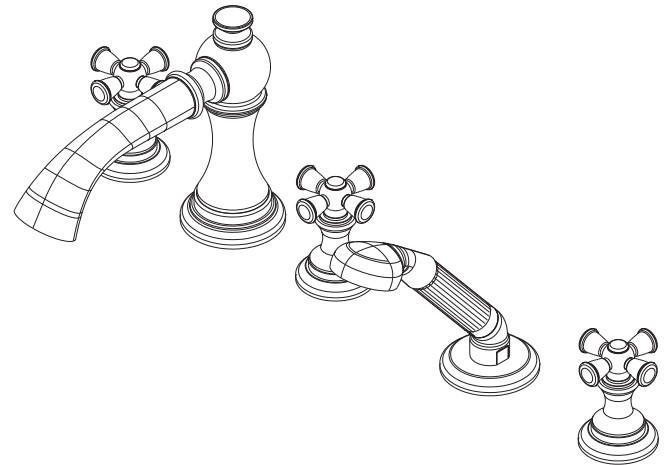

SUTTON

Roman Tub with Handshower Deck Trim

3-2447

Features

- Solid brass construction
- ADA compliant traditional cross handles
- 4-3/4" (12.1 cm) spout height at outlet
- 9-1/4" (23.5 cm) spout reach (c-c)
- Intended for use with Newport Brass rough valve kit (Required Accessory) which incorporates the following:
  - Brass valve bodies and quick-connect spout fitting
  - Quarter-turn washerless ceramic disc 3/4" valve cartridges
  - Diverter valve and hoses as needed for handshower

Codes / Standards Compliance

Meets or exceeds the following at date of manufacture:

- ASME A112.18.1/CSA B125.1
- IAPMO/cUPC
- IPC
- ADA
- ICC/ANSI A117.1
- Energy Policy Act of 1992
- EPA Watersense
- All applicable US Federal and State material regulations

Colors / Finishes

- 15: Polished Nickel
- 15S: Satin Nickel
- 26: Polished Chrome
- 10B: Oil Rubbed Bronze
- Other: Refer to the Newport Brass catalog for additional color/finish options.

Specified Model

Model	Description	Colors / Finishes
3-2447	Roman Tub with Handshower Deck Trim	☐ 15 ☐ 15S ☐ 26 ☐ 10B ☐ Other

Required Accessory:

Trim, above, and Rough Valve Kit, below, must both be specified.

Application	Roman Tub			Roman Tub with Handshower					
	Hot Valve	Cold Valve	Spout Quick-Connect Fitting	Hot Valve	Cold Valve	Spout Quick-Connect Fitting	Poly-Braided Hose	Handshower Diverter	H/S Flange Hardware
Inlet/Outlet Size	3/4"	3/4"	3/4"	3/4"	3/4"	3/4"	1/2"	3/4" / 1/2"	-
Part Number	☐ 1-502			☐ 1-503					
Image									

Product Specification:

Add "Color / Finish" suffix to Tub Deck Trim model number, below.

The Roman Tub with Handshower Deck Trim shall be made of solid brass construction. Roman Tub with Handshower Deck Trim shall incorporate ADA compliant traditional cross handles. Product shall incorporate a 4-3/4" (12.1 cm) spout height at outlet and a 9-1/4" (23.5 cm) spout reach (c-c). Rough valve kit shall incorporate brass valve bodies with quarter-turn washerless ceramic disc 3/4" valve cartridges, a quick-connect spout fitting and a diverter valve with hoses as needed for handshower. Roman Tub with Handshower Deck Trim shall be Newport Brass Model 3-2447/____ and Newport Brass rough valve kit shall be 1-503.