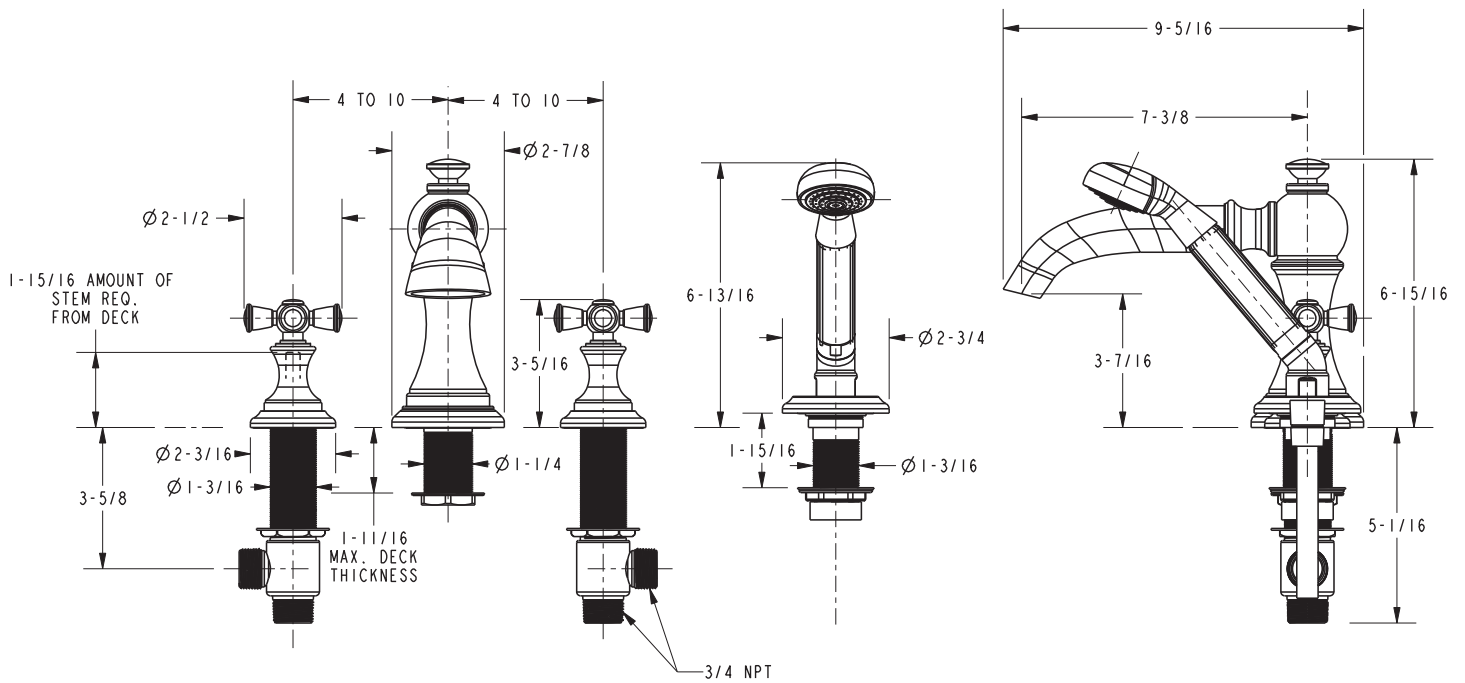

SUTTON

Roman Tub with Handshower Deck Trim

3-2447

Features

- Solid brass construction
- ADA compliant traditional cross handles
- 4-3/4" (12.1 cm) spout height at outlet
- 9-1/4" (23.5 cm) spout reach (c-c)
- Intended for use with Newport Brass rough valve kit (Required Accessory) which incorporates the following:
 - Brass valve bodies and quick-connect spout fitting
 - Quarter-turn washerless ceramic disc 3/4" valve cartridges
 - Diverter valve and hoses as needed for handshower

Required Accessory:

Trim, above, and Rough Valve Kit, below, must both be specified.

Application	Roman Tub			Roman Tub with Handshower					
	Hot Valve	Cold Valve	Spout Quick-Connect Fitting	Hot Valve	Cold Valve	Spout Quick-Connect Fitting	Poly-Braided Hose	Handshower Diverter	H/S Flange Hardware
Inlet/Outlet Size	3/4"	3/4"	3/4"	3/4"	3/4"	3/4"	1/2"	3/4" / 1/2"	-
Part Number	<input type="checkbox"/> 1-502			<input type="checkbox"/> 1-503					
Image									

Product Specification:

Add "Color / Finish" suffix to Tub Deck Trim model number, below.

The Roman Tub with Handshower Deck Trim shall be made of solid brass construction. Roman Tub with Handshower Deck Trim shall incorporate ADA compliant traditional cross handles. Product shall incorporate a 4-3/4" (12.1 cm) spout height at outlet and a 9-1/4" (23.5 cm) spout reach (c-c). Rough valve kit shall incorporate brass valve bodies with quarter-turn washerless ceramic disc 3/4" valve cartridges, a quick-connect spout fitting and a diverter valve with hoses as needed for handshower. Roman Tub with Handshower Deck Trim shall be Newport Brass Model 3-2447/____ and Newport Brass rough valve kit shall be 1-503.

3-2447

Product Dimensions (units are in inches)

Sutton Roman Tub with Handshower Deck Trim
3-2447

NEWPORT BRASS
Flawless Beauty. From Faucet to Finish.™