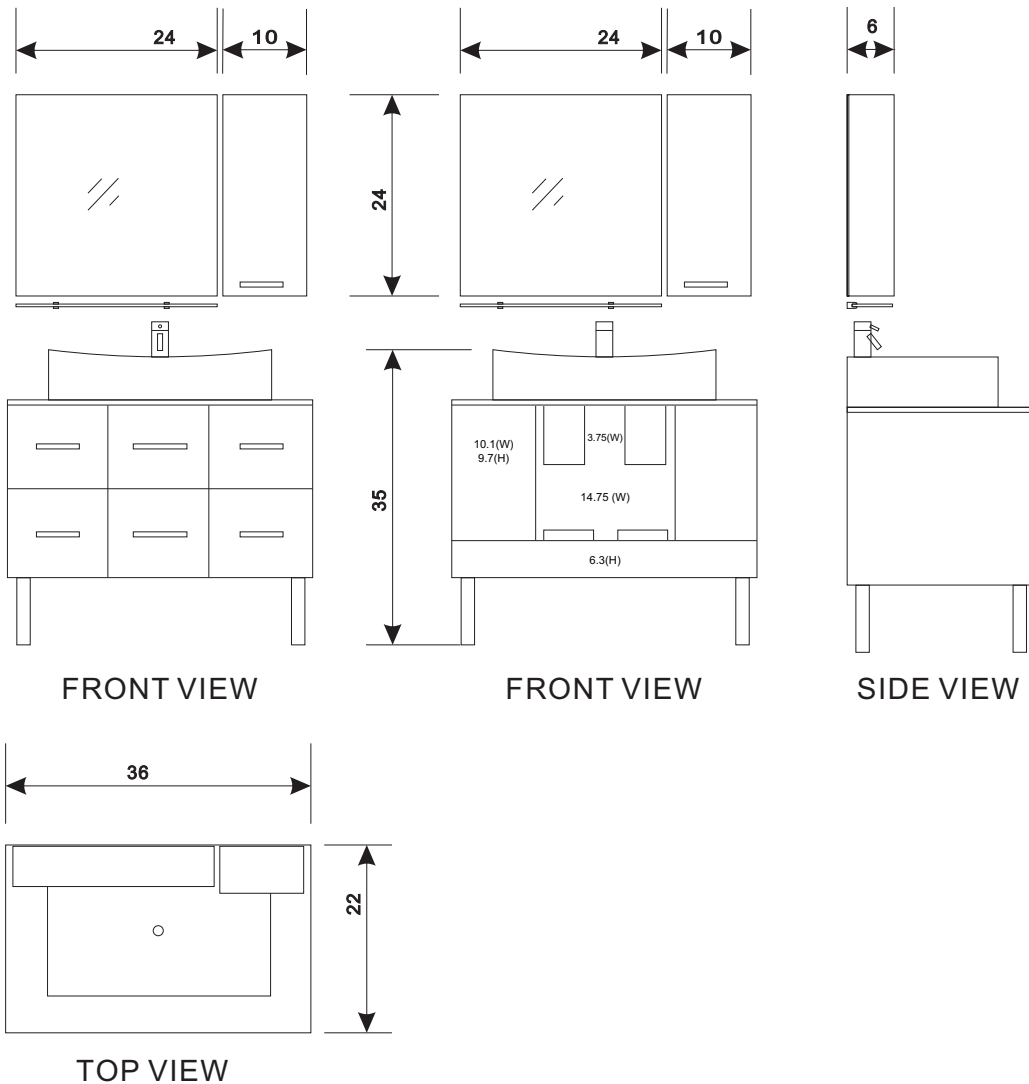

DEC012A Paris 36" Single Sink Vanity Set (Faucet not included)

Design Element™
Bath Furniture

The Designer's Picks Collection

The Paris 36" Vanity Set is uniquely designed and constructed of solid oak wood. The designer vessel sink and composite white stone counter top bring a crisp contemporary look to any bathroom. The reverse arch of the rectangular porcelain sink and white stone counter top, beautifully contrast with the sharp lines of the espresso cabinetry. This unique vanity design includes six cabinets adorned with nickel finish hardware. Included is a tapered mirror and espresso soft closing cabinet with satin nickel hardware. The Designer's Pick Vanity is designed as a center piece to awe-inspire the eye without sacrificing quality, functionality or durability.

Paris 36" Single Sink Vanity Set

DEC012A Product Features

- Solid Hardwood Construction
- Espresso Finish
- Composite White Stone Countertop
- Rectangular Porcelain Vessel Sink
- Chrome Pop-Up Drain
- Mirror and Matching Espresso Wall Cabinet Included
- Six Functional Pull-Out Drawers (Center Drawers "U" Shaped Cut-out)
- Satin Nickel Finish Hardware
- Specs: 36"W x 21.75"D x 34.5"H