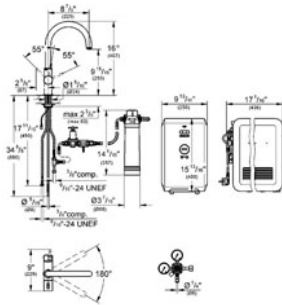

Pure Freude an Wasser

Product Description: Starter kit

Standard Specification:

- GROHE SilkMove® ceramic cartridge
- GROHE StarLight® finish

Consisting of:

- GROHE Blue® single-lever faucet with filter function
- Single hole installation
- Separate handle for 3 settings of filtered and chilled table water
- Still, medium, sparkling
- 1/2" cartridge
- Adjustable flow rate limiter
- Swivel Spout
- Separate internal water ways for filtered and non-filtered water
- Stainless Steel Braided Flexible Supplies
- Type of protection IP 21
- CE approved
- GROHE Blue® cooler and carbonizer
- 270 Watt cooling unit, 115 V, 60 Hz
- Max. water pressure 3 bar
- GROHE Blue® 158 gal
- GROHE Blue® filter head with flexible adjustment