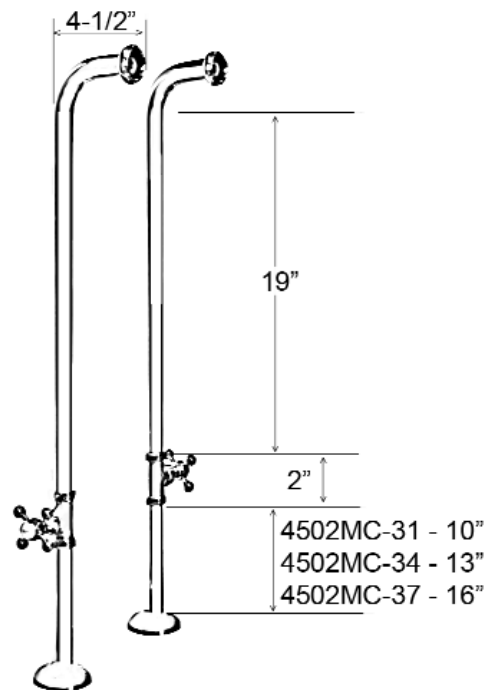

FREESTANDING TUB SUPPLIES

Cat. No.
4502MC

H: 31 1/2"
H: 34 1/2"
H: 37 1/2"

Features:

- ▶ Designed for use with wall mount faucets
- ▶ Available in 3 sizes: 31-1/2", 34-1/2", and 37-1/2" (#4502MC-31, #4502MC-34, and #4502MC-37)
- ▶ 4" of height is under floor
- ▶ Heavy duty 1" brass pipe
- ▶ 3/4" inside diameter
- ▶ Reach is 4-1/2"
- ▶ Quarter turn shut-off valves included
- ▶ Metal cross handles have porcelain buttons
- ▶ Decorative floor escutcheons add finishing touch

Finishes:

CP Polished Chrome
BP Polished Brass
ORB Oil Rubbed Bronze

BN Brushed Nickel
PN Polished Nickel

Dimensions are nominal and may vary. Dimensions and specifications subject to change without notice.