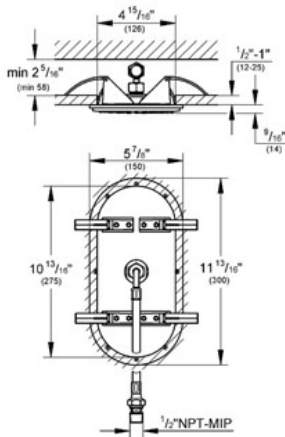

Ceiling Shower

MODEL # 27862

Pure Freude an Wasser

GROHE

GROHE America, Inc | 200 North Gary Avenue, Suite G, Roselle, IL 60172
Phone: +1 (800) 444-7643 | Fax: +1 (800) 225-2778 | us-customerservice@grohe.com

Product Description: Ceiling Shower

Standard Specification:

- GROHE DreamSpray® perfect spray pattern
- GROHE StarLight® finish
- GROHE EcoJoy® 2.4 g flow limiter
- SpeedClean anti-lime system
- Metal
- Rain spray
- Connection thread 1/2" NPT
- Suitable for instantaneous heater

Applicable Codes & Standards:

- Energy Policy Act of 1992
- ASME A112.18.1/CSA B125.1

Color:

- 27862 000 chrome